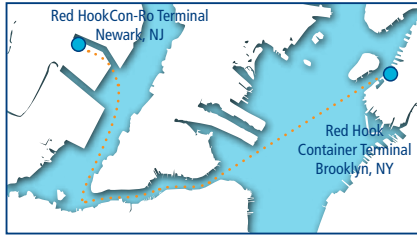

| FROM ECUADOR | TOTAL TRANSIT TIME |
|-------------------------------|--------------------|
| To Cartagena, Colombia | 4 Days |
| To Kingston, Jamaica | 7 Days |
| To Rio Haina, Dom. Rep. | 9 Days |
| To La Guaira, Venezuela | 10 Days |
| To Panama City, Florida | 10 Days |
| To New Orleans, Louisiana | 11 Days |
| To Manzanillo, Panama | 12 Days |
| To Philadelphia, Pennsylvania | 12 Days |
| To Houston, Texas | 12 Days |
| To Pto. Cabello, Venezuela | 12 Days |
| To Port Lafito, Haiti | 12 Days |
| To PortMiami, Florida | 13 Days |
| To Guanta, Venezuela | 13 Days |
| To Brooklyn, New York | 14 Days |

- . Breakbulk and Heavy Lift Service
- . Lift-On/Lift-Off Service

- . Service to Additional Ports on Inducement
- . Overland Service to Inland Destinations

NORTH ATLANTIC SERVICE CARIBBEAN

NEWARK | BROOKLYN BARGE SERVICE*

NORTH ATLANTIC SERVICE CENTRAL AMERICA

NEWARK | BROOKLYN BARGE SERVICE*

Barge Cut-Off to Brooklyn, NY - 3:30PM
Barge Cut-Off to Newark, NJ - 3:30PM

| ROUTE SERVICE |
|------------------|
| Weekly |
| Northbound |

- Three Weekly Sailings to and from Miami, FL
- Fast Sea Transit Times
- Intermodal/Overland Services to/from cities in El Salvador, Guatemala, Honduras and Nicaragua

- Intermodal/Overland Services from cities in the United States of America and Canada
- Through Service and Bills of Lading between other countries, ports and cities within the Seaboard Network