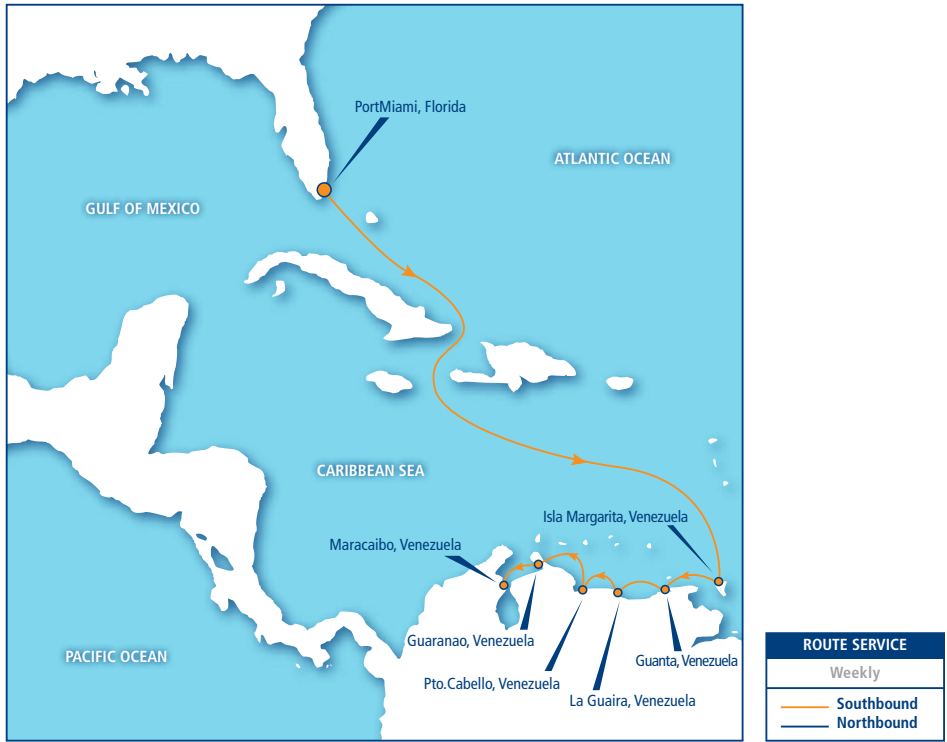

MIAMI, FL VENEZUELA

SOUTHBOUND

FROM MIAMI, FLORIDA	DELIVERY CUT-OFF	SAIL DAY	ARRIVAL	AVAILABLE	TOTAL TRANSIT TIME
To Maracaibo, Venezuela	Friday	Friday	Thursday	Thursday	8 Days
To Isla Margarita, Venezuela	Friday	Friday	Sunday	Monday	9 Days
To Guanao, Venezuela	Friday	Friday	Tuesday	Monday	10 Days
To Puerto Cabello, Venezuela	Friday	Friday	Sunday	Monday	14 Days
To La Guaira, Venezuela	Friday	Friday	Saturday	Monday	15 Days
To Guanta, Venezuela	Friday	Friday	Tuesday	Tuesday	15 Days

- . Breakbulk and Heavy Lift Service
- . Lift-On/Lift-Off Service
- . Service to Additional Ports on Inducement
- . Overland Service to Inland Destinations