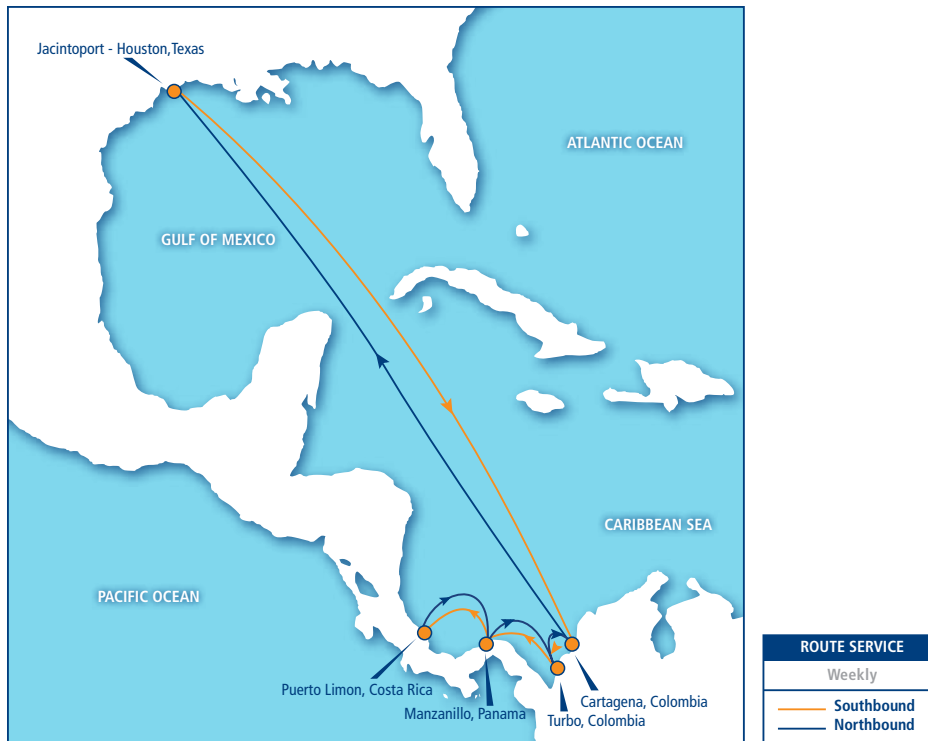

• Breakbulk documentation and delivery Tuesdays at 5:00pm

NORTHBOUND

| TO HOUSTON, TEXAS | DOCUMENTS CUT-OFF | DELIVERY CUT-OFF | SAIL DAY | ARRIVAL | AVAILABLE | TOTAL TRANSIT TIME |
|--------------------------------|-------------------|------------------|----------|-----------|-----------|--------------------|
| From Santo Tomas, Guatemala | Friday (Noon) | Friday | Sunday | Wednesday | Wednesday | 3 Days |
| From San Salvador, El Salvador | Friday (Noon) | Saturday | Sunday | Wednesday | Wednesday | 3 Days |
| From Puerto Cortes, Honduras | Friday (Noon) | Friday | Saturday | Wednesday | Wednesday | 4 Days |
| From Managua, Nicaragua | Friday (Noon) | Thursday | Saturday | Wednesday | Wednesday | 4 Days |

. Intermodal/Overland Services to/from cities in El Salvador, Guatemala, Honduras and Nicaragua

. Intermodal/Overland Services from cities in the United States of America and Canada

. Through Service and Bills of Lading between other countries, ports and cities within the Seaboard Network

- Three Weekly Sailings to and from Miami, FL
- Fast Sea Transit Times
- Intermodal/Overland Services to/from cities in El Salvador, Guatemala, Honduras and Nicaragua

- Intermodal/Overland Services from cities in the United States of America and Canada
- Through Service and Bills of Lading between other countries, ports and cities within the Seaboard Network