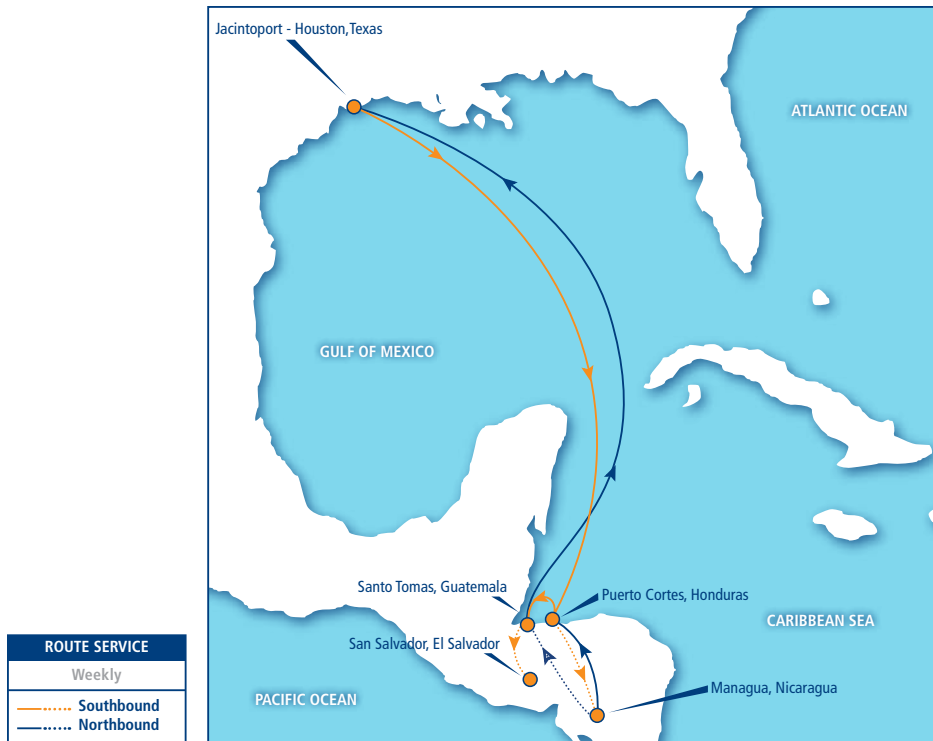

SERVICE GUIDE

SEABOARD
MARINE

TABLE OF CONTENTS

- 01 Houston, TX . North Central America
- 02 Houston, TX . South Central America / Colombia
- 03 Houston, TX . Caribbean
- 04 New Orleans, LA . North Central America
- 05 New Orleans, LA . South Central America / Colombia
- 06 United States Gulf . West Coast South America
- 07 North Atlantic Service . Caribbean
- 08-09 North Atlantic Service . Central America
- 10 Miami, FL . Colombia
- 11 Miami, FL . Eastern Caribbean
- 12 Miami, FL . North Central America
- 13 Miami, FL . South Central America
- 14 Miami, FL . Venezuela
- 15 Miami, FL . West Coast South America
- 16 South Florida . Aruba / Bonaire / Curaçao
- 17 South Florida . Dominican Republic
- 18 South Florida . Jamaica
- 19 South Florida . Grand Cayman
- 20 South Florida . Mexico
- 21 Belize . Multi Port Service
- 22 Ecuador . United States Service
- 23 Peru . United States Service
- 24 Haiti . United States Service
- 25 Mexico . Multi Port Service
- 26-27 Domestic & Foreign Offices
- 28-29 Service Frequency

HOUSTON, TX NORTH CENTRAL AMERICA

01

SOUTHBOUND

| FROM HOUSTON, TEXAS | DOCUMENTS CUT-OFF | DELIVERY CUT-OFF | SAIL DAY | ARRIVAL | AVAILABLE | TOTAL TRANSIT TIME |
|------------------------------|-------------------|------------------|----------|-----------|-----------|--------------------|
| To Puerto Cortes, Honduras | Wednesday | Wednesday | Friday | Tuesday | Wednesday | 4 Days |
| To Santo Tomas, Guatemala | Wednesday | Wednesday | Friday | Wednesday | Wednesday | 5 Days |
| To Managua, Nicaragua | Wednesday | Wednesday | Friday | Wednesday | Wednesday | 5 Days |
| To San Salvador, El Salvador | Wednesday | Wednesday | Friday | Thursday | Thursday | 6 Days |

. Intermodal/Overland Services to/from cities in El Salvador, Guatemala, Honduras and Nicaragua

. Intermodal/Overland Services from cities in the United States of America and Canada

. Through Service and Bills of Lading between other countries, ports and cities within the Seaboard Network