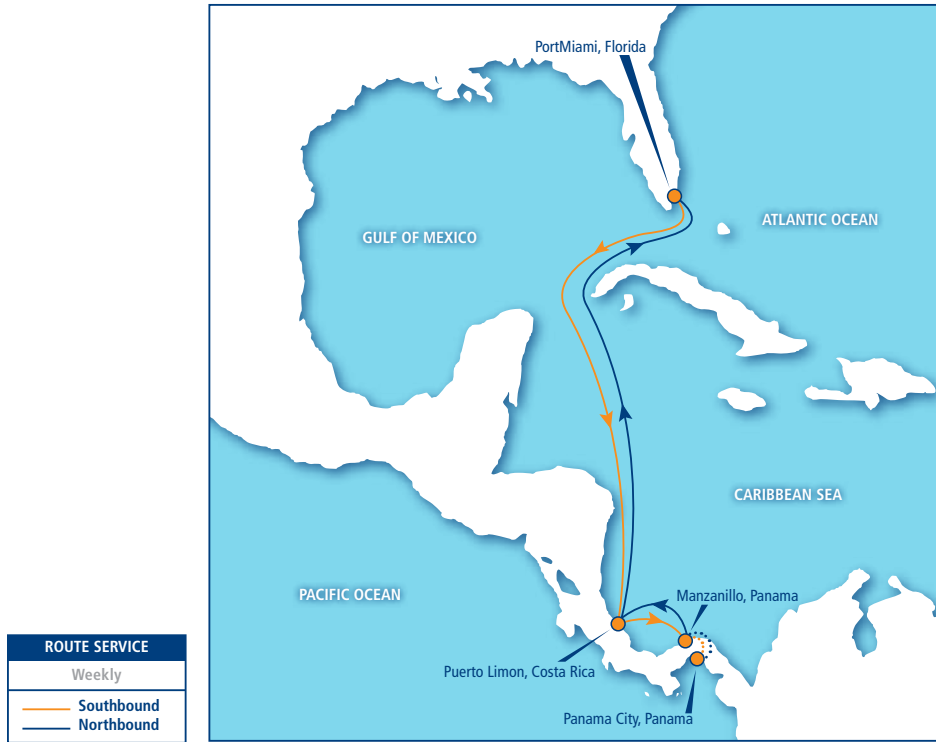

MIAMI, FL SOUTH CENTRAL AMERICA

SOUTHBOUND

FROM MIAMI, FLORIDA	DOCUMENTS CUT-OFF	DELIVERY CUT-OFF	SAIL DAY	ARRIVAL	AVAILABLE	TOTAL TRANSIT TIME
To Puerto Limon, Costa Rica	Thursday	Friday	Friday	Monday	Monday	3 Days
To Manzanillo, Panama	Thursday	Friday	Friday	Wednesday	Wednesday	5 Days

NORTHBOUND

TO MIAMI, FLORIDA	DOCUMENTS CUT-OFF	DELIVERY CUT-OFF	SAIL DAY	ARRIVAL	AVAILABLE	TOTAL TRANSIT TIME
From Puerto Limon, Costa Rica	Wednesday	Friday	Saturday	Tuesday	Tuesday	3 Days
From Manzanillo, Panama	Tuesday	Tuesday	Wednesday	Tuesday	Tuesday	6 Days

- . Lift-On/Lift-Off Service
- . Intermodal through Bills of Ladings to/from:
  San Jose, Costa Rica: 1 Day
  Panama City or Colon Free Zone, Panama: 1 Day
- . Intermodal/Overland Services to/from cities in
  Costa Rica and Panama

- . Through Service and Bill of Ladings between other countries, ports and cities within the Seaboard Network
- . Express 24 hour documentation with the option to print originals at destination
- . Express 807 Service