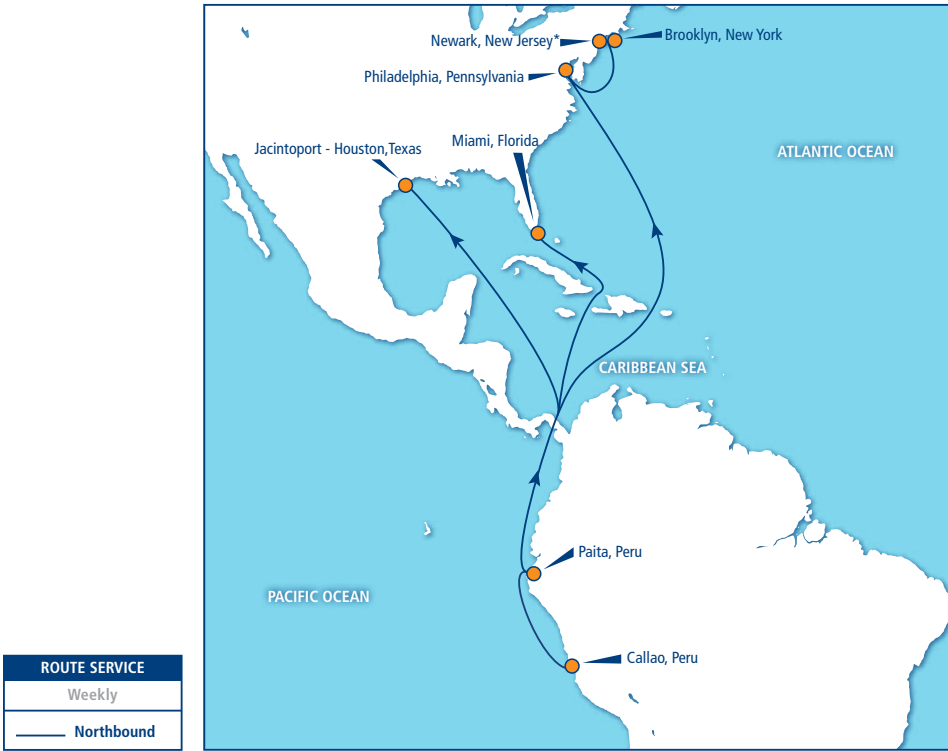

UNITED STATES SERVICE

NORTHBOUND

FROM CALLAO, PERU	DELIVERY CUT-OFF	SAIL DAY	ARRIVAL	AVAILABLE	TOTAL TRANSIT TIME
To Brooklyn, New York	Sunday	Monday	Wednesday	Wednesday	14 Days
To Philadelphia, Pennsylvania	Sunday	Monday	Monday	Monday	14 Days
To Miami, Florida	Sunday	Monday	Tuesday	Tuesday	15 Days
To Houston, Texas	Sunday	Monday	Wednesday	Monday	16 Days
To Newark, New Jersey	Wednesday	Wednesday	Wednesday	Thursday	17 Days
FROM PAITA, PERU					
To Philadelphia, Pennsylvania	Monday	Tuesday	Monday	Monday	13 Days
To Miami, Florida	Monday	Tuesday	Tuesday	Tuesday	14 Days
To Houston, Texas	Monday	Tuesday	Wednesday	Wednesday	15 Days
To Brooklyn, New York	Monday	Tuesday	Wednesday	Wednesday	15 Days
To Newark, New Jersey	Monday	Tuesday	Wednesday	Thursday	16 Days