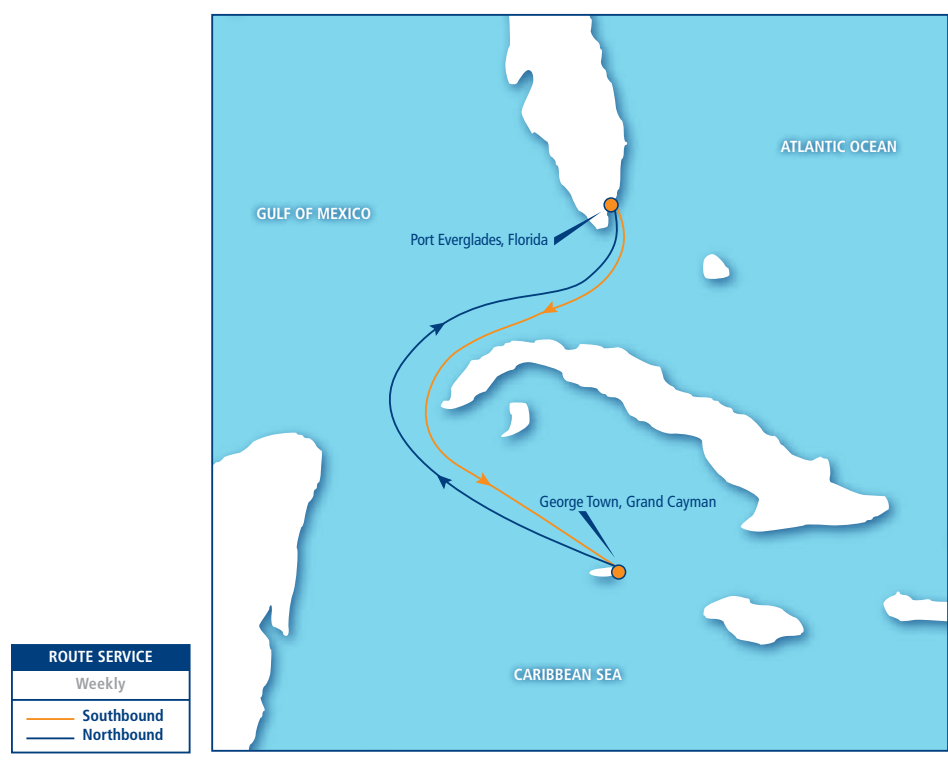

SOUTH FLORIDA GRAND CAYMAN

SOUTHBOUND

FROM PORT EVERGLADES, FLORIDA	DELIVERY CUT-OFF	SAIL DAY	ARRIVAL	AVAILABLE	TOTAL TRANSIT TIME
To George Town, Grand Cayman	Thursday	Thursday	Saturday	Saturday	2 Days

NORTHBOUND

FROM GEORGE TOWN, GRAND CAYMAN	DELIVERY CUT-OFF	SAIL DAY	ARRIVAL	AVAILABLE	TOTAL TRANSIT TIME
To Port Everglades, Florida	Saturday	Sunday	Wednesday	Wednesday	3 Days

. Lift-On/Lift-Off Service
. Fast Transit Times

. Intermodal/Overland Services from cities in the United States of America and Canada
. Through Service and Bills of Lading between other countries, ports and cities within the Seaboard Network