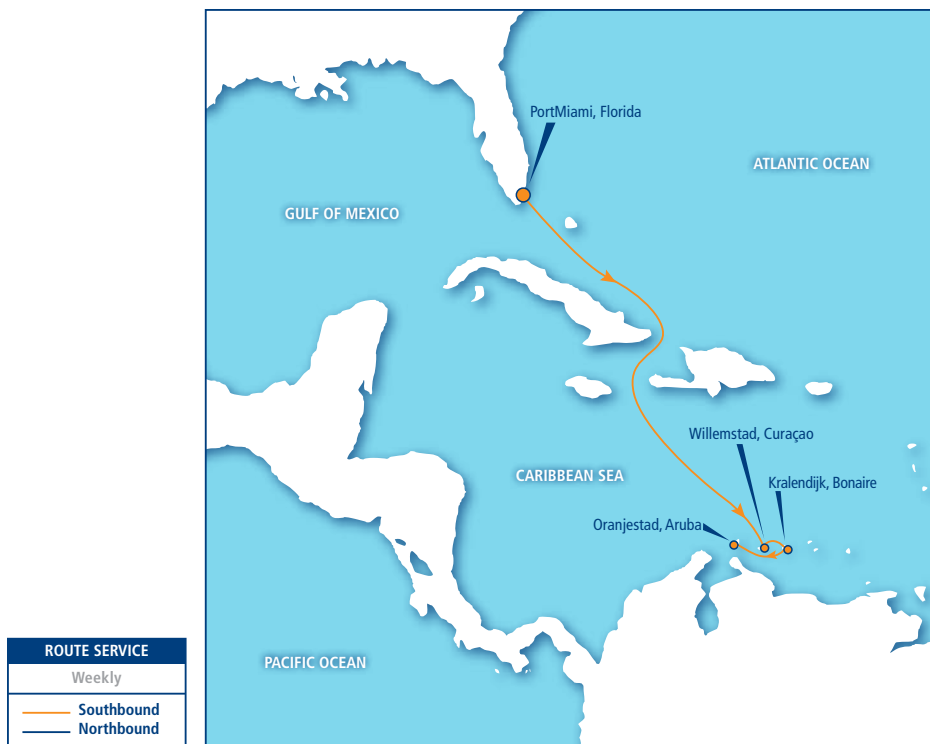

SOUTH FLORIDA ARUBA / BONAIRE / CURAÇAO

SOUTHBOUND

FROM PORTMIAMI, FLORIDA	DELIVERY CUT-OFF	SAIL DAY	ARRIVAL	AVAILABLE	TOTAL TRANSIT TIME
To Oranjestad, Aruba	Friday	Saturday	Tuesday	Wednesday	3 Days
To Willemstad, Curaçao	Friday	Saturday	Wednesday	Thursday	4 Days
To Kralendijk, Bonaire	Friday	Saturday	Thursday	Thursday	5 Days

- . Lift-On/Lift-Off Service
- . Fast Sea Transit Times