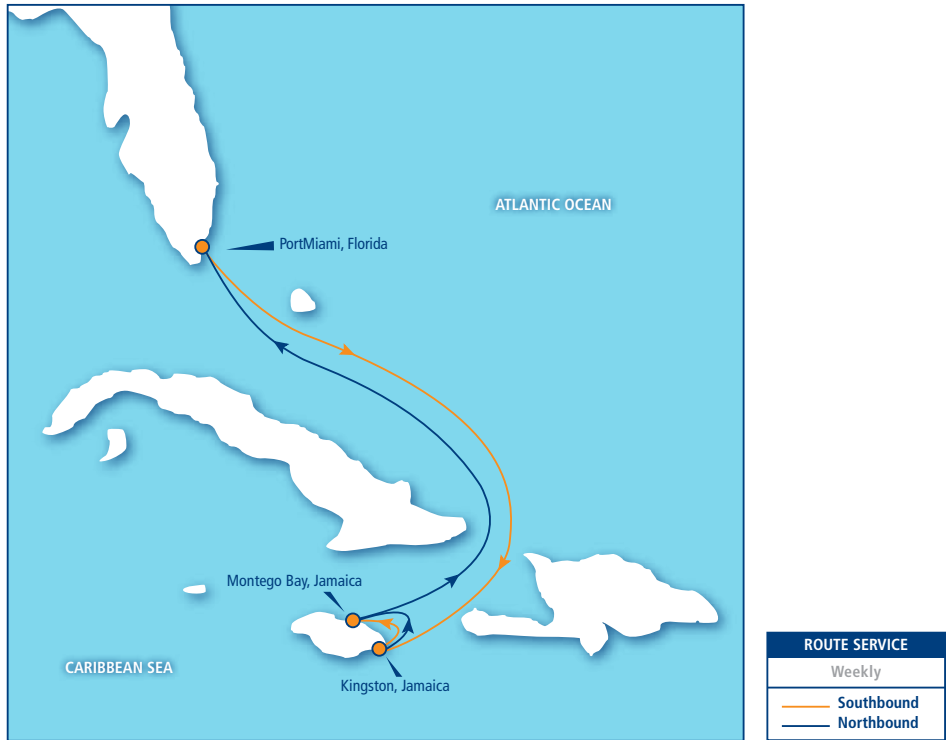

- . Breakbulk and Heavy Lift Service
- . Lift-On/Lift-Off Service
- . Service to Additional Ports on Inducement
- . Overland Service to Inland Destinations

SOUTH FLORIDA DOMINICAN REPUBLIC

SOUTHBOUND

| FROM PORT EVERGLADES, FLORIDA | DELIVERY CUT-OFF | SAIL DAY | ARRIVAL | AVAILABLE | TOTAL TRANSIT TIME |
|-------------------------------|------------------|-----------|-----------|-----------|--------------------|
| To Rio Haina, Dom. Rep. | Wednesday | Wednesday | Saturday | Saturday | 3 Days |
| FROM MIAMI, FLORIDA | | | | | |
| To Rio Haina, Dom. Rep. | Sunday | Sunday | Wednesday | Wednesday | 3 Days |
| To Puerto Plata, Dom. Rep. | Sunday | Sunday | Friday | Friday | 5 Days |

NORTHBOUND

| TO MIAMI, FLORIDA | DELIVERY CUT-OFF | SAIL DAY | ARRIVAL | AVAILABLE | TOTAL TRANSIT TIME |
|------------------------------|------------------|----------|-----------|-----------|--------------------|
| From Puerto Plata, Dom. Rep. | Tuesday | Tuesday | Thursday | Thursday | 2 Days |
| | Friday | Friday | Sunday | Sunday | 2 Days |
| From Rio Haina, Dom. Rep. | Wednesday | Thursday | Sunday | Sunday | 3 Days |
| TO PORT EVERGLADES, FLORIDA | | | | | |
| From Rio Haina, Dom. Rep. | Saturday | Sunday | Wednesday | Wednesday | 3 Days |

🚗 Automobiles & Breakbulk: Sailings every Sunday from PortMiami

- . Lift-On/Lift-Off Service
- . Twice a Week Sailings Southbound from South Florida
 - Wednesday From Port Everglades
 - Sundays from PortMiami
- . Twice a Week Northbound from Rio Haina & Puerto Plata, Dominican Republic

- . Through Service and Bills of Lading between other countries, ports and cities within the Seaboard Network
- . Intermodal/Overland Services to/from cities in the Dominican Republic

SOUTH FLORIDA JAMAICA