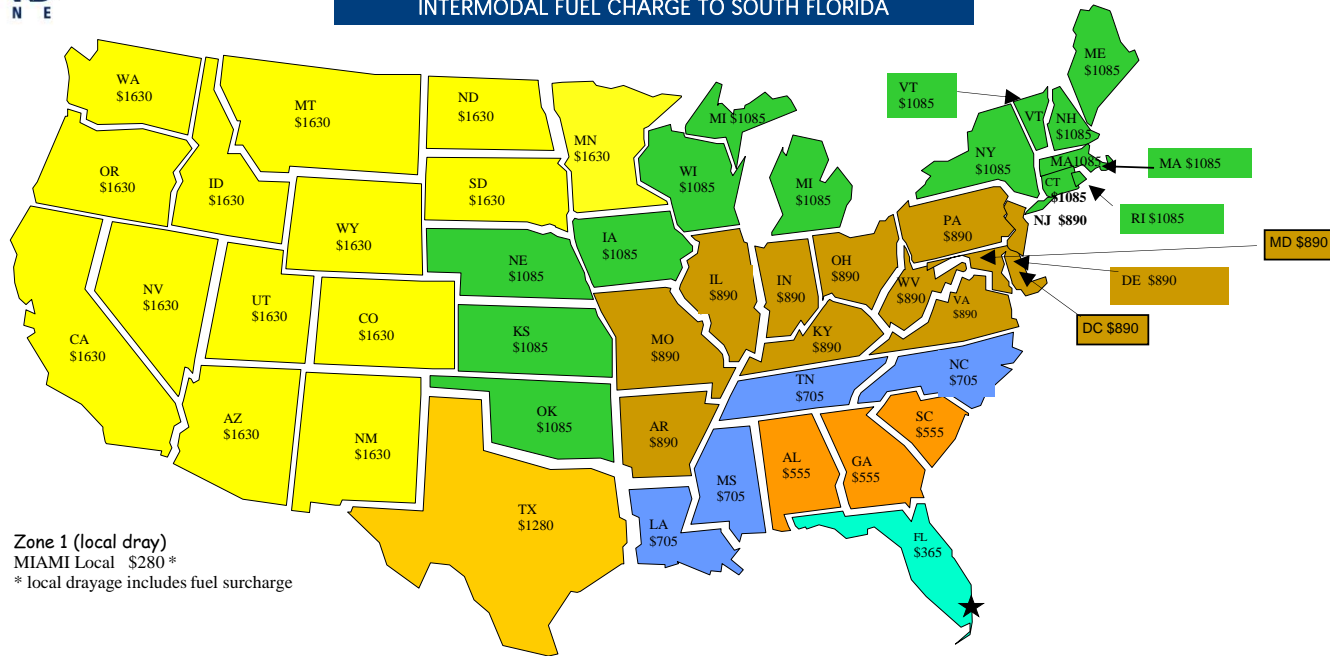

**INTERMODAL FUEL CHARGE IS EFFECTIVE SEPTEMBER 21, 2014**

**INTERMODAL FUEL CHARGE TO SOUTH FLORIDA**

Zone 1 (local dray)  
MIAMI Local \$280\*  
\* local drayage includes fuel surcharge

- Zone 2** FL - \$365
- Zone 3** GA, SC, AL - \$555
- Zone 4** MS, TN, LA, NC - \$705
- Zone 5** AR, MO, IL, IN, KY, OH, WV, VA, MD, NJ, PA, DE, DC - \$890
- Zone 6** OK, KS, NE, IA, WI, MI, NY, CT, RI, MA, VT, NH, ME - \$1085
- Zone 7** TX \$1280
- Zone 8** Canada and All others \$1630