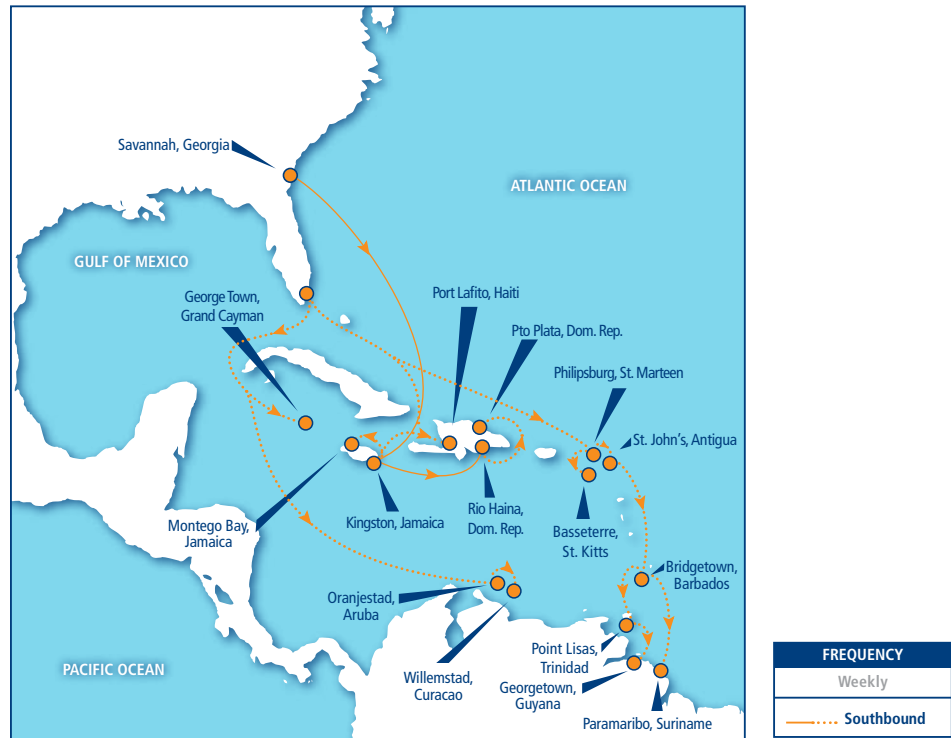

SAVANNAH, GA CARIBBEAN

SOUTHBOUND

FROM SAVANNAH, GA	DELIVERY CUT-OFF	SAIL DAY	ARRIVAL	AVAILABLE	TOTAL TRANSIT TIME
To Kingston, Jamaica	Thursday	Friday	Monday	Monday	3 Days
To Rio Haina, Dominican Republic	Thursday	Friday	Tuesday	Tuesday	4 Days
To Montego Bay, Jamaica	Thursday	Friday	Tuesday	Tuesday	4 Days
To George Town, Grand Cayman	Thursday	Friday	Friday	Friday	7 Days
To Puerto Plata, Dominican Republic	Thursday	Friday	Sunday	Monday	9 Days
To Philipsburg, St. Maarten	Thursday	Friday	Sunday	Monday	9 Days
To Port Lafito, Haiti	Thursday	Friday	Monday	Monday	10 Days
To St. John's, Antigua	Thursday	Friday	Monday	Monday	10 Days
To Basseterre, St. Kitts	Thursday	Friday	Monday	Tuesday	10 Days
To Point Lisas, Trinidad	Thursday	Friday	Tuesday	Tuesday	11 Days
To Willemstad, Curacao	Thursday	Friday	Tuesday	Tuesday	11 Days
To Bridgetown, Barbados	Thursday	Friday	Wednesday	Wednesday	12 Days
To Oranjestad, Aruba	Thursday	Friday	Wednesday	Wednesday	12 Days
To Paramaribo, Suriname	Thursday	Friday	Sunday	Monday	16 Days
To Georgetown, Guyana	Thursday	Friday	Monday	Tuesday	17 Days

. Lift-On/Lift-Off Service
 . Fast Sea Transit Times

SAVANNAH, GA CARIBBEAN

NORTHBOUND

TO SAVANNAH, GA	DELIVERY CUT-OFF	SAIL DAY	ARRIVAL	AVAILABLE	TOTAL TRANSIT TIME
From Rio Haina, Dominican Republic	Thursday	Thursday	Friday	Friday	8 Days
From Kingston, Jamaica	Friday	Monday	Friday	Friday	11 Days
From Port Lafito, Haiti	Friday	Sunday	Friday	Friday	12 Days
From Montego Bay, Jamaica	Monday	Wednesday	Friday	Friday	16 Days
From Point Lisas, Trinidad	Wednesday	Thursday	Friday	Friday	18 Days
From Bridgetown, Barbados	Tuesday	Wednesday	Friday	Friday	19 Days
From George Town, Grand Cayman	Thursday	Friday	Friday	Friday	20 Days
From Paramaribo, Suriname	Tuesday	Wednesday	Friday	Friday	21 Days

- . Lift-On/Lift-Off Service
- . Fast Sea Transit Times
- . Intermodal/Overland Service to Inland Destinations in the United States of America