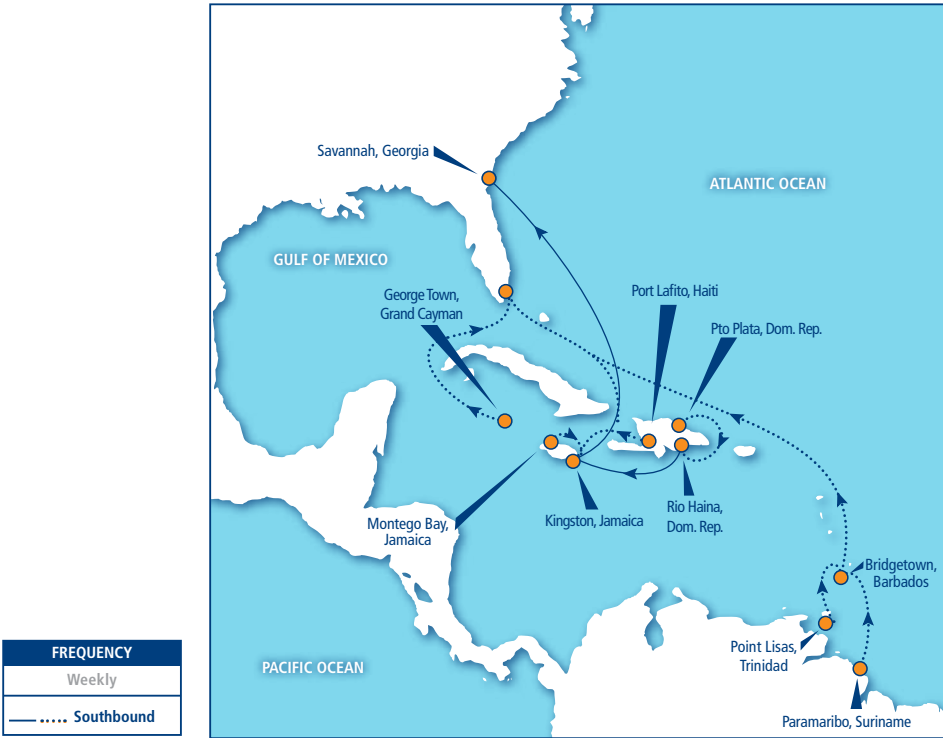

SAVANNAH, GA CARIBBEAN

SOUTHBOUND

FROM SAVANNAH, GA	DELIVERY CUT-OFF	SAIL DAY	ARRIVAL	AVAILABLE	TOTAL TRANSIT TIME
To Kingston, Jamaica	Thursday	Friday	Monday	Monday	3 Days
To Rio Haina, Dominican Republic	Thursday	Friday	Tuesday	Tuesday	4 Days
To Montego Bay, Jamaica	Thursday	Friday	Tuesday	Tuesday	4 Days
To George Town, Grand Cayman	Thursday	Friday	Friday	Friday	7 Days
To Puerto Plata, Dominican Republic	Thursday	Friday	Sunday	Monday	9 Days
To Philipsburg, St. Maarten	Thursday	Friday	Sunday	Monday	9 Days
To Port Lafito, Haiti	Thursday	Friday	Monday	Monday	10 Days
To St. John's, Antigua	Thursday	Friday	Monday	Monday	10 Days
To Basseterre, St. Kitts	Thursday	Friday	Monday	Tuesday	10 Days
To Point Lisas, Trinidad	Thursday	Friday	Tuesday	Tuesday	11 Days
To Willemstad, Curacao	Thursday	Friday	Tuesday	Tuesday	11 Days
To Bridgetown, Barbados	Thursday	Friday	Wednesday	Wednesday	12 Days
To Oranjestad, Aruba	Thursday	Friday	Wednesday	Wednesday	12 Days
To Paramaribo, Suriname	Thursday	Friday	Sunday	Monday	16 Days
To Georgetown, Guyana	Thursday	Friday	Monday	Tuesday	17 Days

. Lift-On/Lift-Off Service
 . Fast Sea Transit Times

SAVANNAH, GA CARIBBEAN

NORTHBOUND

TO SAVANNAH, GA	DELIVERY CUT-OFF	SAIL DAY	ARRIVAL	AVAILABLE	TOTAL TRANSIT TIME
From Rio Haina, Dominican Republic	Thursday	Thursday	Friday	Friday	8 Days
From Kingston, Jamaica	Friday	Monday	Friday	Friday	11 Days
From Port Lafito, Haiti	Friday	Sunday	Friday	Friday	12 Days
From Montego Bay, Jamaica	Monday	Wednesday	Friday	Friday	16 Days
From Point Lisas, Trinidad	Wednesday	Thursday	Friday	Friday	18 Days
From Bridgetown, Barbados	Tuesday	Wednesday	Friday	Friday	19 Days
From George Town, Grand Cayman	Thursday	Friday	Friday	Friday	20 Days
From Paramaribo, Suriname	Tuesday	Wednesday	Friday	Friday	21 Days

- . Lift-On/Lift-Off Service
- . Fast Sea Transit Times
- . Intermodal/Overland Service to Inland Destinations in the United States of America