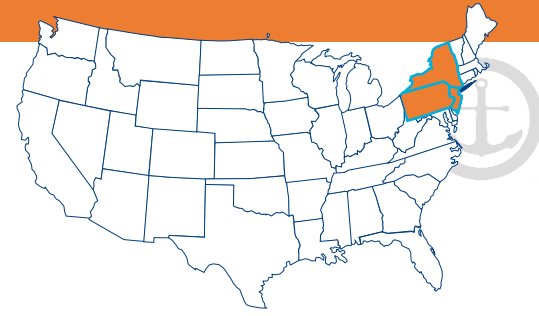

WEEKLY SAILING SCHEDULE

ECUADOR - NORTHBOUND

MIAMI, FL | PHILADELPHIA, PA
BROOKLYN, NY | HOUSTON, TX

FREQUENCY: WEEKLY - Departs Wednesday

VESSEL (FLAG) - ABB: Warnow Dolphin (Cyprus) - WDL | Fouma (Cyprus) - FOU | As Faustina (Portugal) - AFA

VESSEL & VOYAGE N°	ETD	ETD	ETA	ETA	ETA	ETA
	PAITA	GUAYAQUIL	PHILADELPHIA	BROOKLYN	MIAMI	HOUSTON
FOU 31	Tue 04/09	Wed 04/10	Mon 04/22	Tue 04/23	Wed 04/24	Wed 04/24
WDL 85	Tue 04/16	Wed 04/17	Mon 04/29	Tue 04/30	Wed 05/01	Wed 05/01
AFA 25	Tue 04/23	Wed 04/24	Mon 05/06	Tue 05/07	Wed 05/08	Wed 05/08
FOU 32	Tue 04/30	Wed 05/01	Mon 05/13	Tue 05/14	Wed 05/15	Wed 05/15
GKG 100	Tue 05/07	Wed 05/08	Mon 05/20	Tue 05/21	Wed 05/22	Wed 05/22
AFA 26	Tue 05/14	Wed 05/15	Mon 05/27	Tue 05/28	Wed 05/29	Wed 05/29

ECUADOR - SOUTHBOUND

PHILADELPHIA, PA | BROOKLYN, NY

FREQUENCY: WEEKLY - Departs Monday (Philadelphia) & Wednesday (Brooklyn)

VESSEL (FLAG) - ABB: AS Angelina (Portugal) - ASA | Erato (Liberia) - ERA | Ems Trader (Portugal) - EMT

VESSEL & VOYAGE N°	ETD	ETD	ETA	ETA	ETA
	PHILADELPHIA	BROOKLYN	GUAYAQUIL	PHILADELPHIA	BROOKLYN
EMT 68	Mon 04/08	Wed 04/10	Tue 04/23	Mon 05/06	Tue 05/07
ASA 49	Mon 04/15	Wed 04/17	Tue 04/30	Mon 05/13	Tue 05/14
ERA 10	Mon 04/22	Wed 04/24	Tue 05/07	Mon 05/20	Tue 05/21
EMT 69	Mon 04/29	Wed 05/01	Tue 05/14	Mon 05/27	Tue 05/28
ASA 50	Mon 05/06	Wed 05/08	Tue 05/21	Mon 06/03	Tue 06/04

NORTH CENTRAL AMERICA - SOUTHBOUND

GUATEMALA | HONDURAS | NICARAGUA | EL SALVADOR | BELIZE

FREQUENCY: WEEKLY - Departs Monday (Philadelphia) & Wednesday (Brooklyn)

VESSEL (FLAG) - ABB: AS Angelina (Portugal) - ASA | Erato (Liberia) - ERA | Ems Trader (Portugal) - EMT