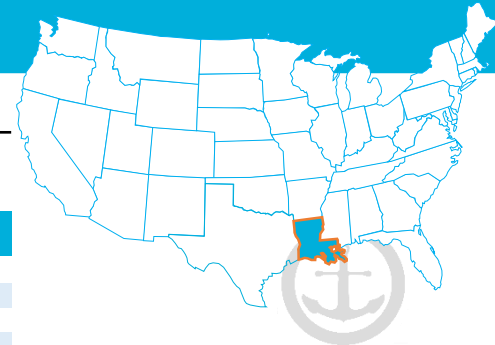

SOUTH CENTRAL AMERICA, COLOMBIA & CARIBBEAN

COLOMBIA | PANAMA | COSTA RICA | DOMINICAN REPUBLIC | HAITI

FREQUENCY: WEEKLY - Departs Sunday

VESSEL (FLAG) - ABB: AS Patria (Portugal) - PTA | AS Petulia (Liberia) - APU | Nordbaltic (Portugal) - NBT

VESSEL & VOYAGE N°	ETD	ETA	ETA	ETA	ETA	ETA	ETA	ETA
	NEW ORLEANS	CARTAGENA	TURBO	BARRANQUILLA	MANZANILLO	PUERTO MOIN	RIO HAINA	PORT LAFITO
APU 18	Sun 04/14	Sat 04/20	Sun 04/21	Wed 04/24	Tue 04/23	Wed 04/24	Sat 04/27	Mon 04/29
PTA 49	Sun 04/21	Sat 04/27	Sun 04/28	Wed 05/01	Tue 04/30	Wed 05/01	Sat 05/04	Mon 05/06
NBT 12	Sun 04/28	Sat 05/04	Sun 05/05	Wed 05/08	Tue 05/07	Wed 05/08	Sat 05/11	Mon 05/13
NBT 19	Sun 05/05	Sat 05/11	Sun 05/12	Wed 05/15	Tue 05/14	Wed 05/15	Sat 05/18	Mon 05/20
PTA 50	Sun 05/12	Sat 05/18	Sun 05/19	Wed 05/22	Tue 05/21	Wed 05/22	Sat 05/25	Mon 05/27
APU 13	Sun 05/19	Sat 05/25	Sun 05/26	Wed 05/29	Tue 05/28	Wed 05/29	Sat 06/01	Mon 06/03