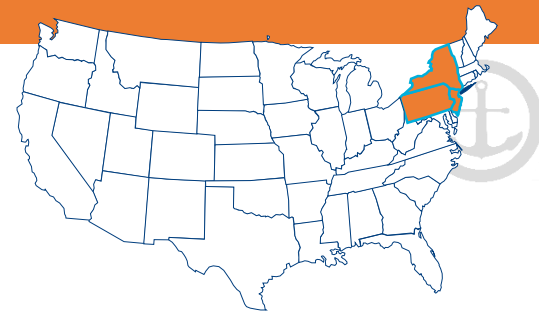

WEEKLY SAILING SCHEDULE

ECUADOR - NORTHBOUND

MIAMI, FL | PHILADELPHIA, PA
BROOKLYN, NY | HOUSTON, TX

FREQUENCY: WEEKLY - Departs Wednesday
VESSEL (FLAG) - ABB: JSP Amihan (Antigua) - JAH

VESSEL & VOYAGE N°	ETD PAITA	ETD GUAYAQUIL	ETA PHILADELPHIA	ETA BROOKLYN	ETA MIAMI	ETA HOUSTON
WDL 39	Tue 04/18	Wed 04/19	Mon 05/01	Tue 05/02	Thu 05/04	Thu 05/04
WDL 40	Tue 04/25	Wed 04/26	Mon 05/08	Tue 05/09	Thu 05/11	Thu 05/11
WDL 41	Tue 05/02	Wed 05/03	Mon 05/15	Tue 05/16	Thu 05/18	Thu 05/18
WDL 42	Tue 05/09	Wed 05/10	Mon 05/22	Tue 05/23	Thu 05/25	Thu 05/25
WDL 43	Tue 05/16	Wed 05/17	Mon 05/29	Tue 05/30	Thu 06/01	Thu 06/01
WDL 44	Tue 05/23	Wed 05/24	Mon 06/05	Tue 06/06	Thu 06/08	Thu 06/08

ECUADOR - SOUTHBOUND

PHILADELPHIA, PA | BROOKLYN, NY

FREQUENCY: WEEKLY - Departs Monday (Philadelphia) & Wednesday (Brooklyn)
VESSEL (FLAG) - ABB: Conti Elektra (Liberia) - CLK | Hansa Freyburg (Luxembourg) - HFB | Hermann Hesse (Monrovia) - HSE | Viking Merlin (Singapore) - VKM

VESSEL & VOYAGE N°	ETD PHILADELPHIA	ETD BROOKLYN	ETA GUAYAQUIL	ETA PHILADELPHIA	ETA BROOKLYN
HSE 46	Mon 04/17	Wed 04/19	Tue 05/02	Mon 05/15	Tue 05/16
HFB 42	Mon 04/24	Wed 04/26	Tue 05/09	Mon 05/22	Tue 05/23
CLK 18	Mon 05/01	Wed 05/03	Tue 05/16	Mon 05/29	Tue 05/30
HSE 47	Mon 05/08	Wed 05/10	Tue 05/23	Mon 06/05	Tue 06/06
HFB 43	Mon 05/15	Wed 05/17	Tue 05/30	Mon 06/12	Tue 06/13

NORTH CENTRAL AMERICA - SOUTHBOUND

GUATEMALA | HONDURAS | NICARAGUA |
EL SALVADOR | BELIZE

FREQUENCY: WEEKLY - Departs Monday (Philadelphia) & Wednesday (Brooklyn)
VESSEL (FLAG) - ABB: Conti Elektra (Liberia) - CLK | Hansa Freyburg (Luxembourg) - HFB | Hermann Hesse (Monrovia) - HSE | Viking Merlin (Singapore) - VKM