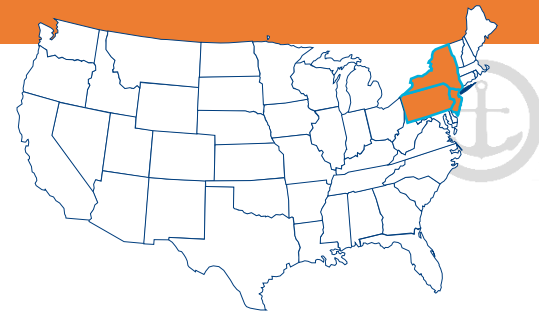

WEEKLY SAILING SCHEDULE

ECUADOR - NORTHBOUND

MIAMI, FL | PHILADELPHIA, PA
BROOKLYN, NY | HOUSTON, TX

FREQUENCY: WEEKLY - Departs Wednesday
VESSEL (FLAG) - ABB: JSP Amihan (Antigua) - JAH

VESSEL & VOYAGE N°	ETD PAITA	ETD GUAYAQUIL	ETA PHILADELPHIA	ETA BROOKLYN	ETA MIAMI	ETA HOUSTON
WDL 34	Tue 03/14	Wed 03/15	Mon 03/27	Tue 03/28	Thu 03/30	Thu 03/30
WDL 35	Tue 03/21	Wed 03/22	Mon 04/03	Tue 04/04	Thu 04/06	Thu 04/06
WDL 36	Tue 03/28	Wed 03/29	Mon 04/10	Tue 04/11	Thu 04/13	Thu 04/13
WDL 37	Tue 04/04	Wed 04/05	Mon 04/17	Tue 04/18	Thu 04/20	Thu 04/20
WDL 38	Tue 04/11	Wed 04/12	Mon 04/24	Tue 04/25	Thu 04/27	Thu 04/27
WDL 39	Tue 04/18	Wed 04/19	Mon 05/01	Tue 05/02	Thu 05/04	Thu 05/04

ECUADOR - SOUTHBOUND

PHILADELPHIA, PA | BROOKLYN, NY

FREQUENCY: WEEKLY - Departs Monday (Philadelphia) & Wednesday (Brooklyn)
VESSEL (FLAG) - ABB: Conti Elektra (Liberia) - CLK | Hansa Freyburg (Luxembourg) - HFB | Hermann Hesse (Monrovia) - HSE

VESSEL & VOYAGE N°	ETD PHILADELPHIA	ETD BROOKLYN	ETA GUAYAQUIL	ETA PHILADELPHIA	ETA BROOKLYN
HFB 40	Mon 03/13	Wed 03/15	Tue 03/28	Mon 04/10	Tue 04/11
CLK 16	Mon 03/20	Wed 03/22	Tue 04/04	Mon 04/17	Tue 04/18
HSE 45	Mon 03/27	Wed 03/29	Tue 04/11	Mon 04/24	Tue 04/25
HFB 41	Mon 04/03	Wed 04/05	Tue 04/18	Mon 05/01	Tue 05/02
CLK 17	Mon 04/10	Wed 04/12	Tue 04/25	Mon 05/08	Tue 05/09

NORTH CENTRAL AMERICA - SOUTHBOUND

GUATEMALA | HONDURAS | NICARAGUA |
EL SALVADOR | BELIZE

FREQUENCY: WEEKLY - Departs Monday (Philadelphia) & Wednesday (Brooklyn)
VESSEL (FLAG) - ABB: Viking Merlin (Liberia) - VKM | Conti Elektra (Liberia) - CLK | Hansa Freyburg (Luxembourg) - HFB