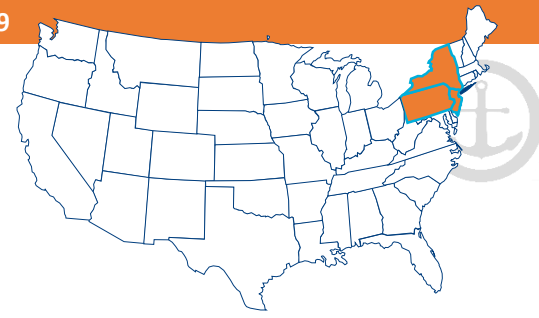

WEEKLY SAILING SCHEDULE

ECUADOR - NORTHBOUND

MIAMI, FL | PHILADELPHIA, PA
BROOKLYN, NY | HOUSTON, TX

FREQUENCY: WEEKLY - Departs Wednesday

VESSEL (FLAG) - ABB: Warnow Dolphin (Cyprus) - WDL | Fouma (Cyprus) - FOU | As Faustina (Portugal) - AFA

VESSEL & VOYAGE N°	ETD	ETD	ETA	ETA	ETA	ETA
	PAITA	GUAYAQUIL	PHILADELPHIA	BROOKLYN	MIAMI	HOUSTON
AFA 24	Tue 03/12	Wed 03/13	Mon 03/25	Tue 03/26	Wed 03/27	Wed 03/27
FOU 30	Tue 03/19	Wed 03/20	Mon 04/01	Tue 04/02	Wed 04/03	Wed 04/03
WDL 84	Tue 03/26	Wed 03/27	Mon 04/08	Tue 04/09	Wed 04/10	Wed 04/10
AFA 25	Tue 04/02	Wed 04/03	Mon 04/15	Tue 04/16	Wed 04/17	Wed 04/17
GKG 100	Tue 04/09	Wed 04/10	Mon 04/22	Tue 04/23	Wed 04/24	Wed 04/24
WDL 85	Tue 04/16	Wed 04/17	Mon 04/29	Tue 04/30	Wed 05/01	Wed 05/01

ECUADOR - SOUTHBOUND

PHILADELPHIA, PA | BROOKLYN, NY

FREQUENCY: WEEKLY - Departs Monday (Philadelphia) & Wednesday (Brooklyn)

VESSEL (FLAG) - ABB: AS Angelina (Portugal) - ASA | Erato (Liberia) - ERA | Ems Trader (Portugal) - EMT

VESSEL & VOYAGE N°	ETD	ETD	ETA	ETA	ETA
	PHILADELPHIA	BROOKLYN	GUAYAQUIL	PHILADELPHIA	BROOKLYN
ERA 8	Mon 03/11	Wed 03/13	Tue 03/26	Mon 04/08	Tue 04/09
EMT 67	Mon 03/18	Wed 03/20	Tue 04/02	Mon 04/15	Tue 04/16
ASA 48	Mon 03/25	Wed 03/27	Tue 04/09	Mon 04/22	Tue 04/23
ERA 9	Mon 04/01	Wed 04/03	Tue 04/16	Mon 04/29	Tue 04/30
EMT 68	Mon 04/08	Wed 04/10	Tue 04/23	Mon 05/06	Tue 05/07

NORTH CENTRAL AMERICA - SOUTHBOUND

GUATEMALA | HONDURAS | NICARAGUA | EL SALVADOR | BELIZE

FREQUENCY: WEEKLY - Departs Monday (Philadelphia) & Wednesday (Brooklyn)

VESSEL (FLAG) - ABB: AS Angelina (Portugal) - ASA | Erato (Liberia) - ERA | Ems Trader (Portugal) - EMT