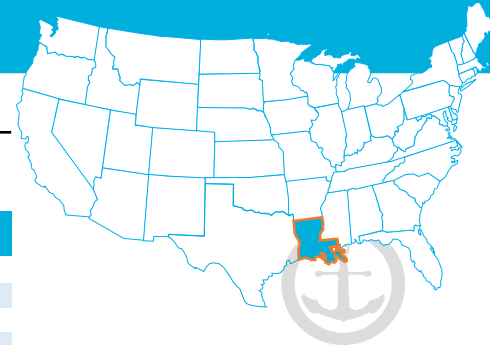

SOUTH CENTRAL AMERICA, COLOMBIA & CARIBBEAN

COLOMBIA | PANAMA | COSTA RICA | DOMINICAN REPUBLIC | HAITI

FREQUENCY: WEEKLY - Departs Sunday

VESSEL (FLAG) - ABB: AS Patria (Portugal) - PTA | AS Petulia (Liberia) - APU | Ems Trader (Portugal) - EMT

VOYAGE N°	ETD	ETA	ETA	ETA	ETA	ETA	ETA	ETA
VOYAGE N°	NEW ORLEANS	CARTAGENA	TURBO	BARRANQUILLA	MANZANILLO	PUERTO LIMON	RIO HAINA	PORT LAFITO
PTA 46	Sun 02/17	Sat 02/23	Sun 02/24	Wed 02/27	Tue 02/26	Wed 02/27	Sat 03/02	Mon 03/04
APU 16	Sun 02/24	Sat 03/02	Sun 03/03	Wed 03/06	Tue 03/05	Wed 03/06	Sat 03/09	Mon 03/11
EMT 67	Sun 03/03	Sat 03/09	Sun 03/10	Wed 03/13	Tue 03/12	Wed 03/13	Sat 03/16	Mon 03/18
PTA 47	Sun 03/10	Sat 03/16	Sun 03/17	Wed 03/20	Tue 03/19	Wed 03/20	Sat 03/23	Mon 03/25
APU 17	Sun 03/17	Sat 03/23	Sun 03/24	Wed 03/27	Tue 03/26	Wed 03/27	Sat 03/30	Mon 04/01
EMT 68	Sun 03/24	Sat 03/30	Sun 03/31	Wed 04/03	Tue 04/02	Wed 04/03	Sat 04/06	Mon 04/08