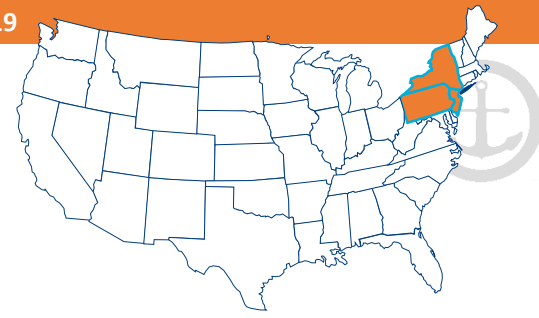

WEEKLY SAILING SCHEDULE

ECUADOR - NORTHBOUND

MIAMI, FL | PHILADELPHIA, PA
BROOKLYN, NY | HOUSTON, TX

FREQUENCY: WEEKLY - Departs Wednesday

VESSEL (FLAG) - ABB: Warnow Dolphin (Cyprus) – WDL | Fouma (Cyprus) - FOU | As Faustina (Portugal) - AFA

VOYAGE N°	ETD	ETA	ETA	ETA	ETA	ETA
VOYAGE N°	PAITA	GUAYAQUIL	PHILADELPHIA	BROOKLYN	MIAMI	HOUSTON
WDL 82	Tue 02/12	Wed 02/13	Mon 02/25	Tue 02/26	Wed 02/27	Wed 02/27
AFA 23	Tue 02/19	Wed 02/20	Mon 03/04	Tue 03/05	Wed 03/06	Wed 03/06
FOU 29	Tue 02/26	Wed 02/27	Mon 03/11	Tue 03/12	Wed 03/13	Wed 03/13
WDL 83	Tue 03/05	Wed 03/06	Mon 03/18	Tue 03/19	Wed 03/20	Wed 03/20
GKG 100	Tue 03/12	Wed 03/13	Mon 03/25	Tue 03/26	Wed 03/27	Wed 03/27
FOU 30	Tue 03/19	Wed 03/20	Mon 04/01	Tue 04/02	Wed 04/03	Wed 04/03

ECUADOR - SOUTHBOUND

PHILADELPHIA, PA | BROOKLYN, NY

FREQUENCY: WEEKLY - Departs Monday (Philadelphia) & Wednesday (Brooklyn)

VESSEL (FLAG) - ABB: AS Angelina (Portugal) - ASA | Erato (Liberia) - ERA | Nordbaltic (Portugal) - NBT

VOYAGE N°	ETD	ETA	ETA	ETA	ETA
VOYAGE N°	PHILADELPHIA	BROOKLYN	GUAYAQUIL	PHILADELPHIA	BROOKLYN
ASA 46	Mon 02/11	Wed 02/13	Tue 02/26	Mon 03/11	Tue 03/12
ERA 7	Mon 02/18	Wed 02/20	Tue 03/05	Mon 03/18	Tue 03/19
NBT 11	Mon 02/25	Wed 02/27	Tue 03/12	Mon 03/25	Tue 03/26
ASA 47	Mon 03/04	Wed 03/06	Tue 03/19	Mon 04/01	Tue 04/02
ERA 8	Mon 03/11	Wed 03/13	Tue 03/26	Mon 04/08	Tue 04/09

NORTH CENTRAL AMERICA - SOUTHBOUND

GUATEMALA | HONDURAS | NICARAGUA |
EL SALVADOR | BELIZE

FREQUENCY: WEEKLY - Departs Monday (Philadelphia) & Wednesday (Brooklyn)

VESSEL (FLAG) - ABB: AS Angelina (Portugal) - ASA | Erato (Liberia) - ERA | Nordbaltic (Portugal) - NBT