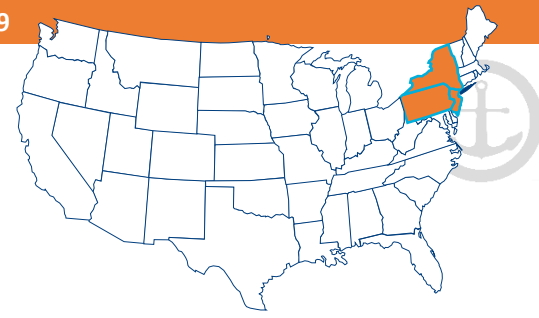

WEEKLY SAILING SCHEDULE

ECUADOR - NORTHBOUND

MIAMI, FL | PHILADELPHIA, PA
BROOKLYN, NY | HOUSTON, TX

FREQUENCY: WEEKLY - Departs Wednesday

VESSEL (FLAG) - ABB: Warnow Dolphin (Cyprus) - WDL | Fouma (Cyprus) - FOU | As Faustina (Portugal) - AFA

VESSEL & VOYAGE N°	ETD	ETA	ETA	ETA	ETA	ETA
	PAITA	GUAYAQUIL	PHILADELPHIA	BROOKLYN	MIAMI	HOUSTON
AFA 22	Tue 01/29	Wed 01/30	Mon 02/11	Tue 02/12	Wed 02/13	Wed 02/13
FOU 28	Tue 02/05	Wed 02/06	Mon 02/18	Tue 02/19	Wed 02/20	Wed 02/20
WDL 82	Tue 02/12	Wed 02/13	Mon 02/25	Tue 02/26	Wed 02/27	Wed 02/27
AFA 23	Tue 02/19	Wed 02/20	Mon 03/04	Tue 03/05	Wed 03/06	Wed 03/06
GKG 100	Tue 02/26	Wed 02/27	Mon 03/11	Tue 03/12	Wed 03/13	Wed 03/13
WDL 83	Tue 03/05	Wed 03/06	Mon 03/18	Tue 03/19	Wed 03/20	Wed 03/20

ECUADOR - SOUTHBOUND

PHILADELPHIA, PA | BROOKLYN, NY

FREQUENCY: WEEKLY - Departs Monday (Philadelphia) & Wednesday (Brooklyn)

VESSEL (FLAG) - ABB: AS Angelina (Portugal) - ASA | EMS Trader (Portugal) - EMT | Erato (Liberia) - ERA

VESSEL & VOYAGE N°	ETD	ETA	ETA	ETA	ETA
	PHILADELPHIA	BROOKLYN	GUAYAQUIL	PHILADELPHIA	BROOKLYN
ERA 6	Mon 01/28	Wed 01/30	Tue 02/12	Mon 02/25	Tue 02/26
EMT 65	Mon 02/04	Wed 02/06	Tue 02/19	Mon 03/04	Tue 03/05
ASA 46	Mon 02/11	Wed 02/13	Tue 02/26	Mon 03/11	Tue 03/12
ERA 7	Mon 02/18	Wed 02/20	Tue 03/05	Mon 03/18	Tue 03/19
EMT 66	Mon 02/25	Wed 02/27	Tue 03/12	Mon 03/25	Tue 03/26

NORTH CENTRAL AMERICA - SOUTHBOUND

GUATEMALA | HONDURAS | NICARAGUA |
EL SALVADOR | BELIZE

FREQUENCY: WEEKLY - Departs Monday (Philadelphia) & Wednesday (Brooklyn)

VESSEL (FLAG) - ABB: AS Angelina (Portugal) - ASA | EMS Trader (Portugal) - EMT | Erato (Liberia) - ERA