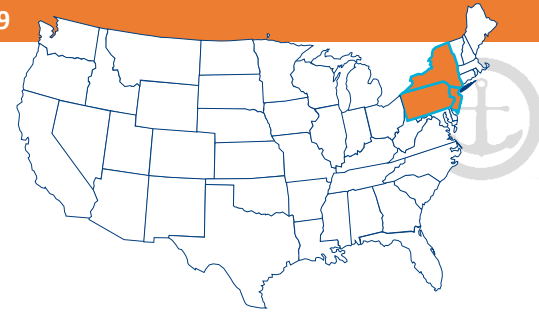

MEXICO

PUERTO MORELOS

FREQUENCY: WEEKLY - Departs Thursday

VESSEL (FLAG) - ABB: Vantage (Netherlands) - VTG | Vanquish (Netherlands) - VQS | Caribe Mariner (Antigua) - CBM

VOYAGE N°	ETD	ETA	ETA
VESSEL & VOYAGE N°	PORT EVERGLADES	PUERTO MORELOS	PORT EVERGLADES
VTG 66	Thu 01/17	Tue 01/22	Thu 01/24
VQS 105	Thu 01/24	Tue 01/29	Thu 01/31
CBM 530	Thu 01/31	Tue 02/05	Thu 02/07
VTG 68	Thu 02/07	Tue 02/12	Fri 02/15
VQS 107	Thu 02/14	Tue 02/19	Thu 02/21
CBM 532	Thu 02/21	Tue 02/26	Thu 02/28
VTG 70	Thu 02/28	Tue 03/05	Thu 03/07
VQS 109	Thu 03/07	Tue 03/12	Thu 03/14
CBM 534	Thu 03/14	Tue 03/19	Thu 03/21

MARCH

S	M	T	W	T	F	S
					1	2
3	4	5	6	7	8	9
10	11	12	13	14	15	16
17	18	19	20	21	22	23
24	25	26	27	28	29	30
31						

WEEKLY SAILING SCHEDULE

ECUADOR - NORTHBOUND

MIAMI, FL | PHILADELPHIA, PA
BROOKLYN, NY | HOUSTON, TX

CARIBBEAN | SOUTH CENTRAL AMERICA

DOMINICAN REPUBLIC | HAITI | JAMAICA | COSTA RICA | PANAMA

FREQUENCY: WEEKLY - Departs Monday

VESSEL (FLAG) - ABB: AS Angelina (Portugal) - ASA | EMS Trader (Portugal) - EMT | Erato (Liberia) - ERA