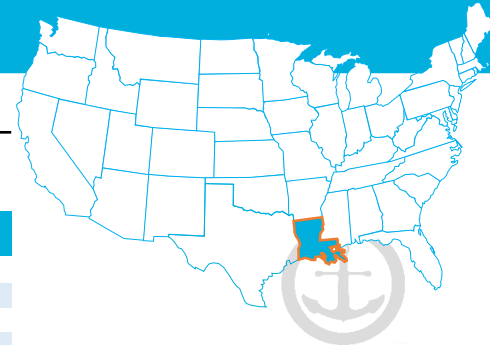

SOUTH CENTRAL AMERICA, COLOMBIA & CARIBBEAN

COLOMBIA | PANAMA | COSTA RICA | DOMINICAN REPUBLIC | HAITI

FREQUENCY: WEEKLY - Departs Sunday

VESSEL (FLAG) - ABB: Nordbaltic (Portugal) - NBT | AS Patria (Portugal) - PTA | AS Petulia (Liberia) - APU

VESSEL & VOYAGE N°	ETD	ETA	ETA	ETA	ETA	ETA	ETA	ETA
	NEW ORLEANS	CARTAGENA	TURBO	BARRANQUILLA	MANZANILLO	PUERTO LIMON	RIO HAINA	PORT LAFITO
NBT 8	Sun 01/20	Sat 01/26	Sun 01/27	Wed 01/30	Tue 01/29	Wed 01/30	Sat 02/02	Mon 02/04
PTA 45	Sun 01/27	Sat 02/02	Sun 02/03	Wed 02/06	Tue 02/05	Wed 02/06	Sat 02/09	Mon 02/11
APU 15	Sun 02/03	Sat 02/09	Sun 02/10	Wed 02/13	Tue 02/12	Wed 02/13	Sat 02/16	Mon 02/18
NBT 9	Sun 02/10	Sat 02/16	Sun 02/17	Wed 02/20	Tue 02/19	Wed 02/20	Sat 02/23	Mon 02/25
PTA 46	Sun 02/17	Sat 02/23	Sun 02/24	Wed 02/27	Tue 02/26	Wed 02/27	Sat 03/02	Mon 03/04
APU 16	Sun 02/24	Sat 03/02	Sun 03/03	Wed 03/06	Tue 03/05	Wed 03/06	Sat 03/09	Mon 03/11