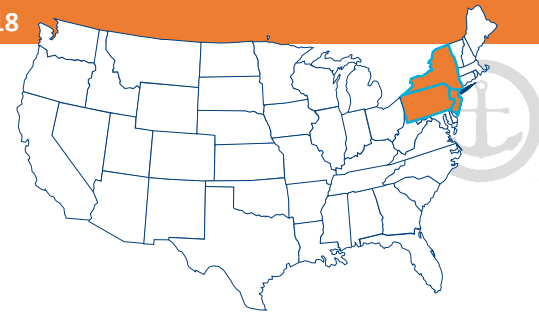

WEEKLY SAILING SCHEDULE

ECUADOR - NORTHBOUND

MIAMI, FL | PHILADELPHIA, PA
BROOKLYN, NY | HOUSTON, TX

FREQUENCY: WEEKLY - Departs Wednesday

VESSEL (FLAG) - ABB: Warnow Dolphin (Cyprus) – WDL | Fouma (Cyprus) - FOU | As Faustina (Portugal) - AFA

VOYAGE N°	ETD	ETD	ETA	ETA	ETA	ETA
	PAITA	GUAYAQUIL	PHILADELPHIA	BROOKLYN	MIAMI	HOUSTON
AFA 18	Tue 11/06	Wed 11/07	Mon 11/19	Tue 11/20	Tue 11/20	Thu 11/22
AFA 18	Wed 11/14	Thu 11/15	Mon 11/26	Tue 11/27	Thu 11/29	Thu 11/29
WDL 78	Wed 11/21	Thu 11/22	Mon 12/03	Tue 12/04	Thu 12/06	Thu 12/06
AFA 19	Wed 11/28	Thu 11/29	Mon 12/10	Tue 12/11	Thu 12/13	Thu 12/13
GKG 100	Wed 12/05	Thu 12/06	Mon 12/17	Tue 12/18	Thu 12/20	Thu 12/20
WDL 79	Wed 12/12	Thu 12/13	Mon 12/24	Tue 12/25	Thu 12/27	Thu 12/27

ECUADOR - SOUTHBOUND

PHILADELPHIA, PA | BROOKLYN, NY

FREQUENCY: WEEKLY - Departs Monday (Philadelphia) & Wednesday (Brooklyn)

VESSEL (FLAG) - ABB: AS Angelina (Portugal) - ASA | EMS Trader (Portugal) - EMT | Erato (Liberia) - ERA

VOYAGE N°	ETD	ETD	ETA	ETA	ETA
	PHILADELPHIA	BROOKLYN	GUAYAQUIL	PHILADELPHIA	BROOKLYN
ERA 2	Mon 11/05	Wed 11/07	Tue 11/20	Mon 12/03	Tue 12/04
EMT 61	Mon 11/12	Wed 11/14	Tue 11/27	Mon 12/10	Tue 12/11
ASA 42	Mon 11/19	Wed 11/21	Tue 12/04	Mon 12/17	Tue 12/18
ERA 3	Mon 11/26	Wed 11/28	Tue 12/11	Mon 12/24	Tue 12/25
EMT 62	Mon 12/03	Wed 12/05	Tue 12/18	Mon 12/31	Tue 01/01

NORTH CENTRAL AMERICA - SOUTHBOUND

GUATEMALA | HONDURAS | NICARAGUA |
EL SALVADOR | BELIZE

FREQUENCY: WEEKLY - Departs Monday (Philadelphia) & Wednesday (Brooklyn)

VESSEL (FLAG) - ABB: AS Angelina (Portugal) - ASA | EMS Trader (Portugal) - EMT | Erato (Liberia) - ERA