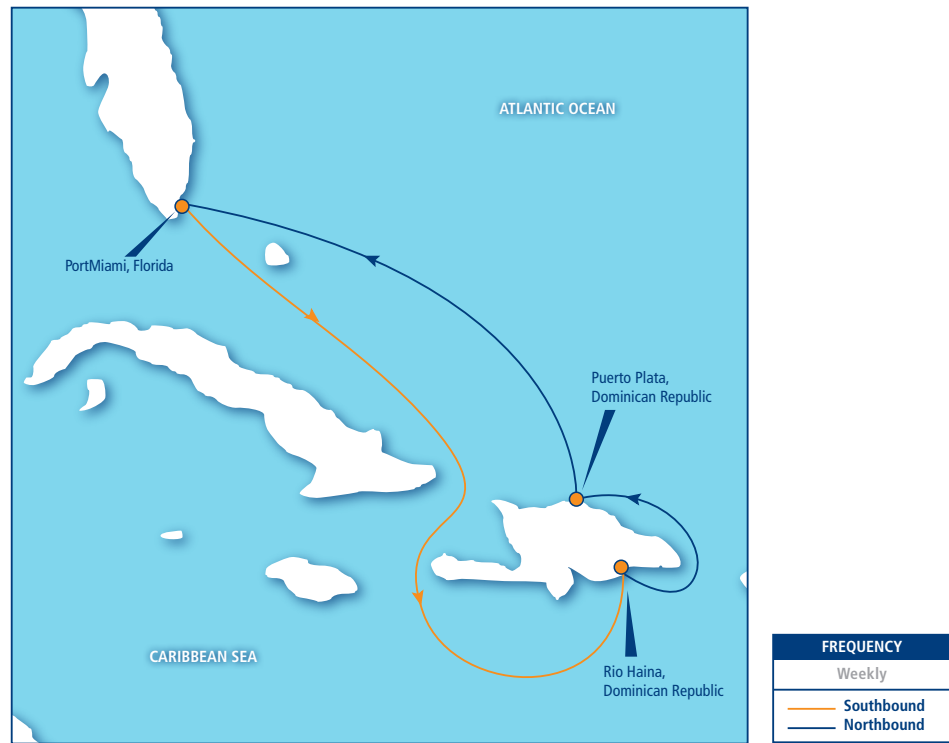

# MIAMI, FL DOMINICAN REPUBLIC

## SOUTHBOUND

FROM MIAMI, FLORIDA	DELIVERY CUT-OFF	SAIL DAY	ARRIVAL	AVAILABLE	TOTAL TRANSIT TIME
To Rio Haina, Dom. Rep.	Sunday	Monday	Thursday	Thursday	3 Days
	Friday	Friday	Tuesday	Wednesday	4 Days
To Puerto Plata, Dom. Rep.	Sunday	Monday	Friday	Friday	4 Days

## NORTHBOUND

TO MIAMI, FLORIDA	DELIVERY CUT-OFF	SAIL DAY	ARRIVAL	AVAILABLE	TOTAL TRANSIT TIME
From Puerto Plata, Dom. Rep.	Monday	Tuesday	Thursday	Thursday	2 Days
	Thursday	Friday	Monday	Monday	3 Days
From Rio Haina, Dom. Rep.	Wednesday	Thursday	Monday	Monday	4 Days
	Friday	Saturday	Thursday	Thursday	5 Days

- . Lift-On/Lift-Off Service
- . Through Service and Bills of Lading between other Countries, Ports and Cities within the Seaboard Network
- . Intermodal/Overland Services to/from cities in the Dominican Republic
- . Less-than-Container Load Service via our Warehouse in Miami, Florida.
- . For more information visit: [www.seaboardmarine.com/lcl](http://www.seaboardmarine.com/lcl)