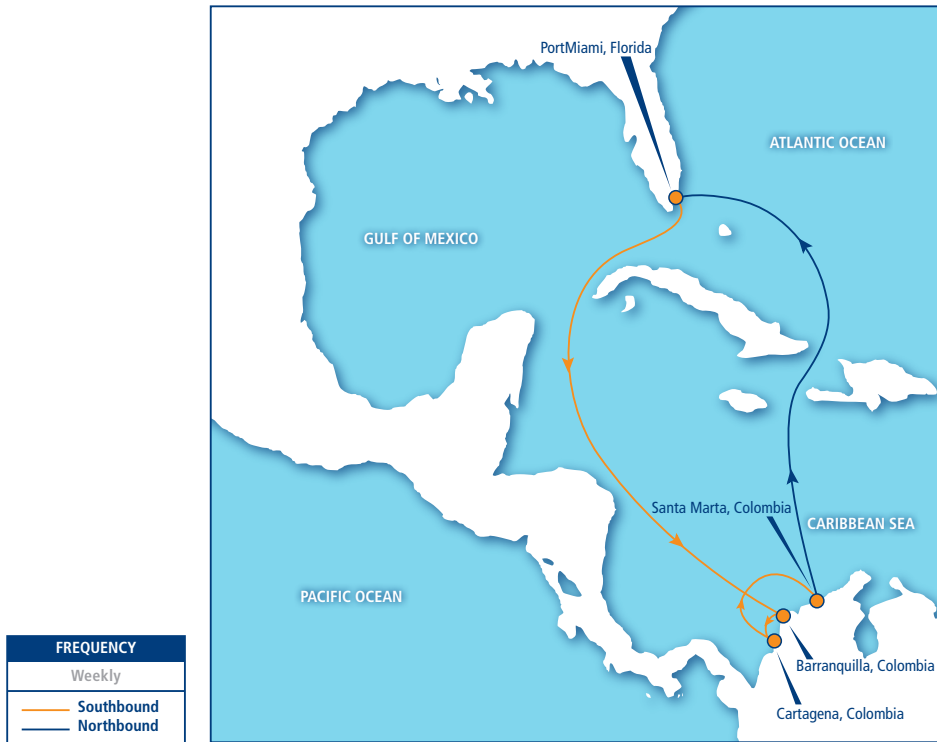

MIAMI, FL COLOMBIA

SOUTHBOUND

FROM MIAMI, FLORIDA	DELIVERY CUT-OFF	SAIL DAY	ARRIVAL	AVAILABLE	TOTAL TRANSIT TIME
To Barranquilla, Colombia	Friday	Friday	Tuesday	Wednesday	4 Days
To Cartagena, Colombia	Friday	Friday	Wednesday	Wednesday	5 Days
To Santa Marta, Colombia	Friday	Friday	Thursday	Thursday	6 Days

NORTHBOUND

TO MIAMI, FLORIDA	DELIVERY CUT-OFF	SAIL DAY	ARRIVAL	AVAILABLE	TOTAL TRANSIT TIME
From Santa Marta, Colombia	Wednesday	Thursday	Monday	Monday	4 Days
From Cartagena, Colombia	Tuesday	Wednesday	Monday	Monday	5 Days
From Barranquilla, Colombia	Monday	Tuesday	Monday	Monday	6 Days

- . Lift-On/Lift-Off Service
- . Fast Sea Transit Times
- . Direct Calls to all Major Atlantic ports in Colombia
- . Less-than-Container Load Service via our Warehouse in Miami, Florida.
- . For more information visit: www.seaboardmarine.com/lcl