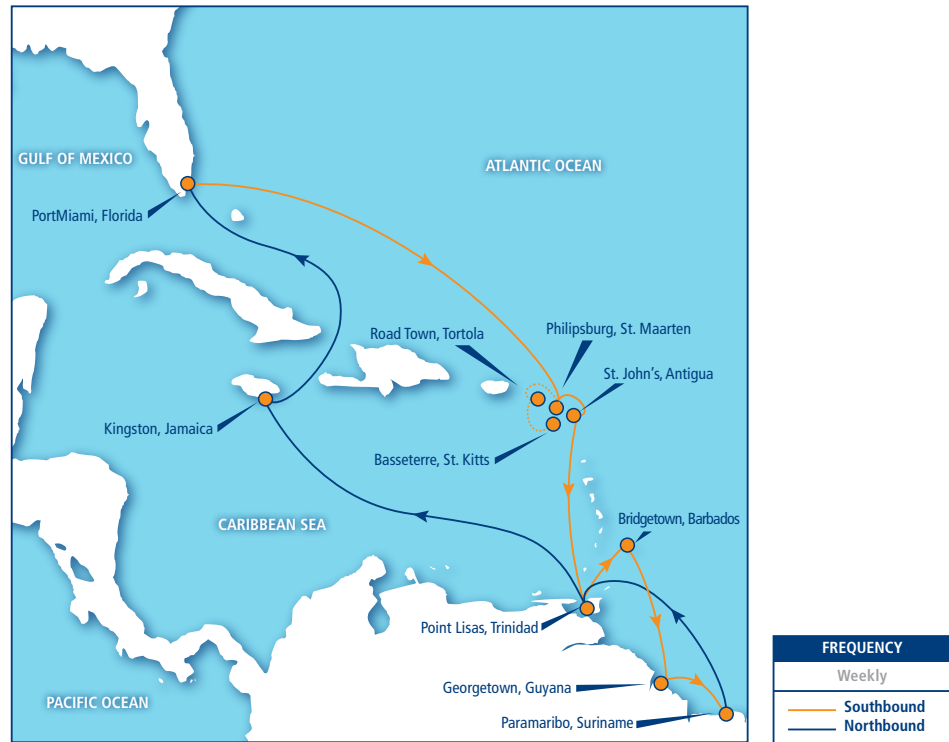

MIAMI, FL EASTERN CARIBBEAN

SOUTHBOUND

FROM MIAMI, FLORIDA	DELIVERY CUT-OFF	SAIL DAY	ARRIVAL	AVAILABLE	TOTAL TRANSIT TIME
To Philipsburg, St. Maarten	Wednesday	Thursday	Sunday	Monday	3 Days
To St. John's, Antigua	Wednesday	Thursday	Monday	Tuesday	3 Days
To Road Town, Tortola	Wednesday	Thursday	Monday	Monday	4 Days
To Basseterre, St. Kitts	Wednesday	Thursday	Tuesday	Tuesday	5 Days
To Point Lisas, Trinidad	Wednesday	Thursday	Tuesday	Tuesday	5 Days
To Bridgetown, Barbados	Wednesday	Thursday	Wednesday	Wednesday	6 Days
To Georgetown, Guyana	Wednesday	Thursday	Saturday	Monday	9 Days
To Paramaribo, Suriname	Wednesday	Thursday	Monday	Monday	11 Days

• Breakbulk documentation and delivery Tuesdays at 5:00 p.m. CDT

NORTHBOUND

TO MIAMI, FLORIDA	DELIVERY CUT-OFF	SAIL DAY	ARRIVAL	AVAILABLE	TOTAL TRANSIT TIME
From Kingston, Jamaica	Friday	Monday	Wednesday	Thursday	2 Days
From Point Lisas, Trinidad	Wednesday	Thursday	Wednesday	Thursday	6 Days
From Paramaribo, Suriname	Sunday	Monday	Wednesday	Thursday	9 Days
From Georgetown, Guyana	Sunday	Sunday	Wednesday	Thursday	11 Days
TO KINGSTON, JAMAICA					
From Point Lisas, Trinidad	Wednesday	Thursday	Sunday	Monday	3 Days

. Lift-On/Lift-Off Service
. Fast Sea Transit Times

. Less-than-Container Load Service via our Warehouse in Miami, Florida.
. For more information visit: www.seaboardmarine.com/lcl