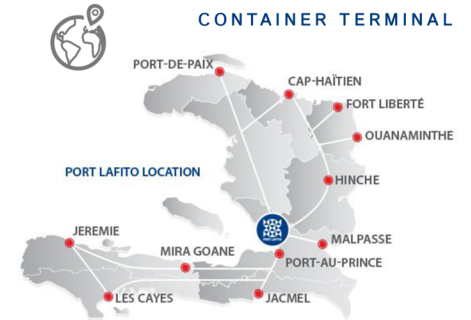

HAITI UNITED STATES

NOW WITH TWO (2) DAY TRANSIT FROM PORTMIAMI, FL TO PORT LAFITO, HAITI!

Seaboard Marine is pleased to announce that its vessels are now calling Port Lafito, Haiti. Port Lafito is a modern ocean port terminal located in Lafiteau, a small industrial port town, about nine miles north of the capital, Port-au-Prince.

SOUTHBOUND

NEW IMPROVED TRANSIT TIME FROM PORTMIAMI, FL!

TO PORT LAFITO, HAITI	DELIVERY CUT-OFF	SAIL DAY	ARRIVAL	AVAILABLE	TOTAL TRANSIT TIME
From Brooklyn, New York	Tuesday	Wednesday	Monday	Monday	12 Days
From Philadelphia, Pennsylvania	Monday	Monday	Monday	Monday	14 Days
From Miami, Florida	Friday	Friday	Sunday	Monday	2 Days

NORTHBOUND

FROM PORT LAFITO, HAITI	DELIVERY CUT-OFF	SAIL DAY	ARRIVAL	AVAILABLE	TOTAL TRANSIT TIME
To Miami, Florida	Sunday	Monday	Thursday	Thursday	3 Days
	Tuesday	Wednesday	Friday	Friday	2 Days
TO PORT LAFITO, HAITI					
From Cartagena, Colombia	Tuesday	Wednesday	Monday	Monday	5 Days
From Barranquilla, Colombia	Tuesday	Tuesday	Monday	Monday	6 Days
From Rio Haina, Dom. Rep.	Saturday	Sunday	Monday	Monday	1 Day

. Lift-On/Lift-Off Service
. Fast Sea Transit Times

. Intermodal Overland Services to/from cities in the United States of America and Canada
. Through Service and Bills of Lading between other countries, ports and cities within the Seaboard Network