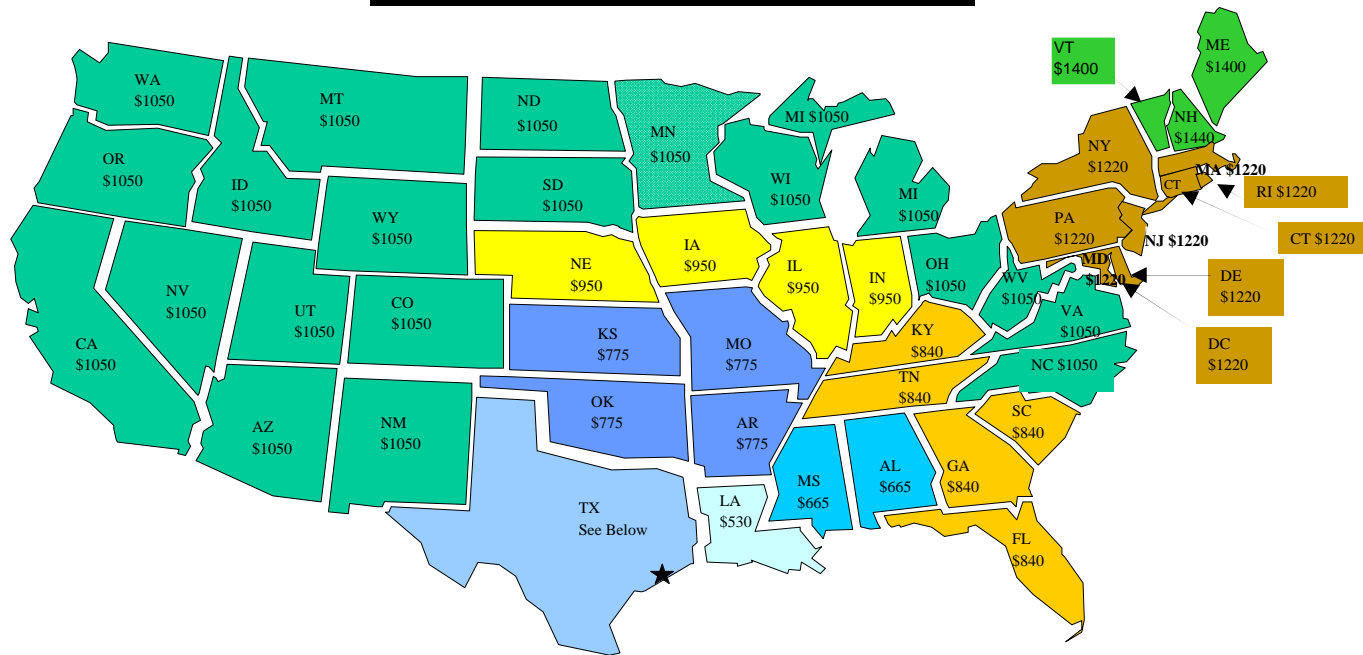

INTERMODAL FUEL CHARGE IS EFFECTIVE MAY 6TH, 2012

Zone 1 (local dray)
 MIAMI Local \$280 *
 * local drayage includes fuel surcharge

- Zone 2** FL - \$315
- Zone 3** GA, SC, AL - \$480
- Zone 4** MS, TN, LA, NC - \$610
- Zone 5** AR, MO, IL, IN, KY, OH, WV, VA, MD, NJ, PA, DE, DC - \$770
- Zone 6** OK, KS, NE, IA, WI, MI, NY, CT, RI, MA, VT, NH, ME - \$940
- Zone 7** TX \$1110
- Zone 8** Canada and All others \$1410

INTERMODAL FUEL CHARGE IS EFFECTIVE MAY 6H, 2012

INTERMODAL FUEL CHARGE TO NORTH FLORIDA

Zone 1 (local dray)
 FERNANDINA BEACH / JACKSONVILLE Local \$200*
 * local drayage includes fuel surcharge

- Zone 2** FL - \$200
- Zone 3** GA, SC, AL - \$440
- Zone 4** MS, TN, LA, NC - \$570
- Zone 5** AR, MO, IL, IN, KY, OH, WV, VA, MD, NJ, PA, DE DC - \$740
- Zone 6** OK, KS, NE, IA, WI, MI, NY, CT, RI, MA, VT, NH, ME - \$980
- Zone 7** TX \$790
- Zone 8** Canada and All others \$1030

INTERMODAL FUEL CHARGE IS EFFECTIVE MAY 6TH, 2012

INTERMODAL FUEL CHARGE TO HOUSTON

TEXAS			
SAN ANTONIO		LOREDO	
733, 765, 770-779	280	755, 763, 764, 768, 769	\$410
780-782, 786, 787, 789		783-785, 788, 792-796	
DALLAS		EL PASO	
750-754, 756, 757, 759	\$315	790, 791, 797-799, 885	\$675
760-762, 766, 767			

- Zone 1** FL, GA, KY, SC, TN - \$840
- Zone 2** AL, MS - \$665
- Zone 3** LA - \$530
- Zone 4** AZ, CA, CO, ID, MI, MN, MT, NV, NB, NM, NC, OH, OR, SD, UT, VA, WA, WV, WI, WY - \$1050
- Zone 5** AR, KS, MO, OK - \$775
- Zone 6** IA, IN, IL, NE - \$950
- Zone 7** CT, DE, DC, MD, MA, NJ, NY, PA, RI - \$1220
- Zone 8** ME, NH, VT - \$1400