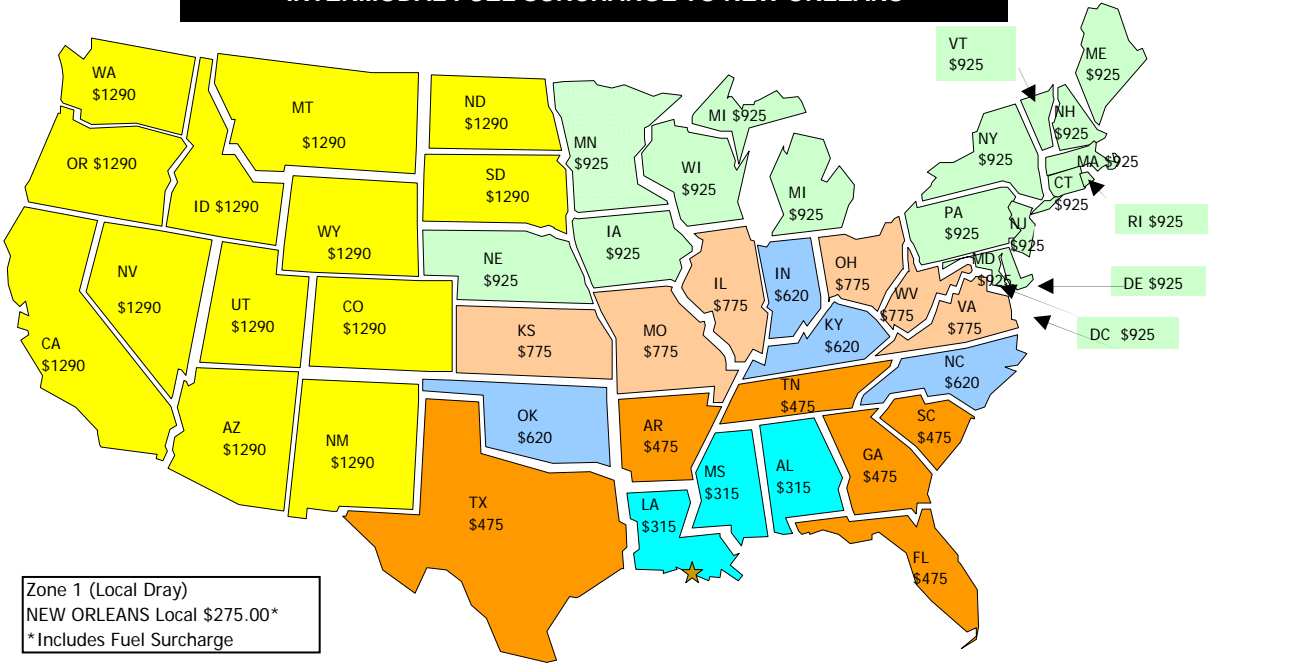

INTERMODAL FUEL CHARGE IS EFFECTIVE MAY 6, 2012

INTERMODAL FUEL SURCHARGE TO NEW ORLEANS