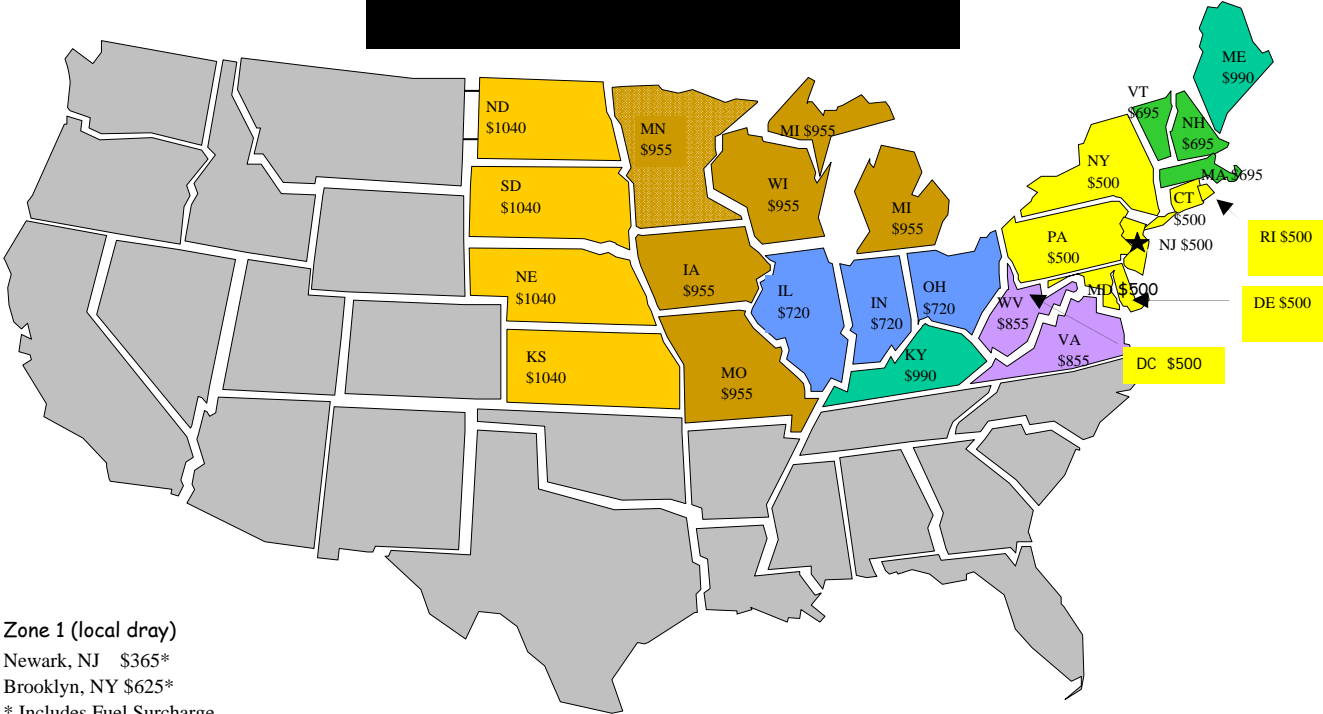

INTERMODAL FUEL CHARGE IS EFFECTIVE MAY 6TH, 2012

INTERMODAL FUEL CHARGE TO HOUSTON

TEXAS			
SAN ANTONIO		LOREDO	
733, 765, 770-779	280	755, 763, 764, 768, 769	\$410
780-782, 786, 787, 789		783-785, 788, 792-796	
DALLAS		EL PASO	
750-754, 756, 757, 759	\$315	790, 791, 797-799, 885	\$675
760-762, 766, 767			

- Zone 1** FL, GA, KY, SC, TN - \$840
- Zone 2** AL, MS - \$665
- Zone 3** LA - \$530
- Zone 4** AZ, CA, CO, ID, MI, MN, MT, NV, NB, NM, NC, OH, OR, SD, UT, VA, WA, WV, WI, WY - \$1050
- Zone 5** AR, KS, MO, OK - \$775
- Zone 6** IA, IN, IL, NE - \$950
- Zone 7** CT, DE, DC, MD, MA, NJ, NY, PA, RI - \$1220
- Zone 8** ME, NH, VT - \$1400

INTERMODAL FUEL CHARGE IS EFFECTIVE MAY 6, 2012

INTERMODAL FUEL SURCHARGE TO NEW ORLEANS

INTERMODAL FUEL CHARGE IS EFFECTIVE MAY 6, 2012

INTERMODAL FUEL CHARGE TO NORTHEAST

Zone 1 (local dray)
 Newark, NJ \$365*
 Brooklyn, NY \$625*
 * Includes Fuel Surcharge

Zone 2

PA, NY, NJ, RI, DE, DC
 MD, CT- \$500

Zone 3

VT, NH, MA - \$695

Zone 4

KY, ME - \$990

Zone 5

WV, VA - \$855