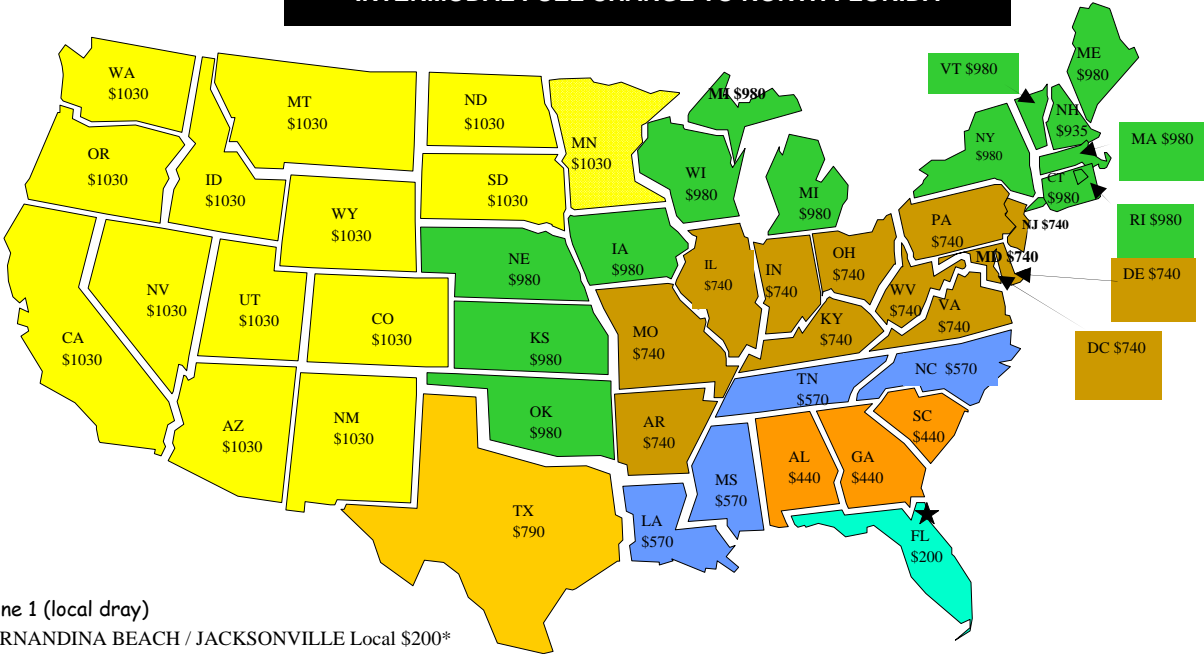

INTERMODAL FUEL CHARGE IS EFFECTIVE MAY 6TH, 2012

Zone 1 (local dray)
 MIAMI Local \$280 *
 * local drayage includes fuel surcharge

- Zone 2** FL - \$315
- Zone 3** GA, SC, AL - \$480
- Zone 4** MS, TN, LA, NC - \$610
- Zone 5** AR, MO, IL, IN, KY, OH, WV, VA, MD, NJ, PA, DE, DC - \$770
- Zone 6** OK, KS, NE, IA, WI, MI, NY, CT, RI, MA, VT, NH, ME - \$940
- Zone 7** TX \$1110
- Zone 8** Canada and All others \$1410

INTERMODAL FUEL CHARGE IS EFFECTIVE MAY 6H, 2012

INTERMODAL FUEL CHARGE TO NORTH FLORIDA

Zone 1 (local dray)
 FERNANDINA BEACH / JACKSONVILLE Local \$200*
 * local drayage includes fuel surcharge

- Zone 2** FL - \$200
- Zone 3** GA, SC, AL - \$440
- Zone 4** MS, TN, LA, NC - \$570
- Zone 5** AR, MO, IL, IN, KY, OH, WV, VA, MD, NJ, PA, DE DC - \$740
- Zone 6** OK, KS, NE, IA, WI, MI, NY, CT, RI, MA, VT, NH, ME - \$980
- Zone 7** TX \$790
- Zone 8** Canada and All others \$1030

INTERMODAL FUEL CHARGE IS EFFECTIVE MAY 6TH, 2012

INTERMODAL FUEL CHARGE TO HOUSTON

TEXAS			
SAN ANTONIO		LOREDO	
733, 765, 770-779	280	755, 763, 764, 768, 769	\$410
780-782, 786, 787, 789		783-785, 788, 792-796	
DALLAS		EL PASO	
750-754, 756, 757, 759	\$315	790, 791, 797-799, 885	\$675
760-762, 766, 767			

- Zone 1** FL, GA, KY, SC, TN - \$840
- Zone 2** AL, MS - \$665
- Zone 3** LA - \$530
- Zone 4** AZ, CA, CO, ID, MI, MN, MT, NV, NB, NM, NC, OH, OR, SD, UT, VA, WA, WV, WI, WY - \$1050
- Zone 5** AR, KS, MO, OK - \$775
- Zone 6** IA, IN, IL, NE - \$950
- Zone 7** CT, DE, DC, MD, MA, NJ, NY, PA, RI - \$1220
- Zone 8** ME, NH, VT - \$1400