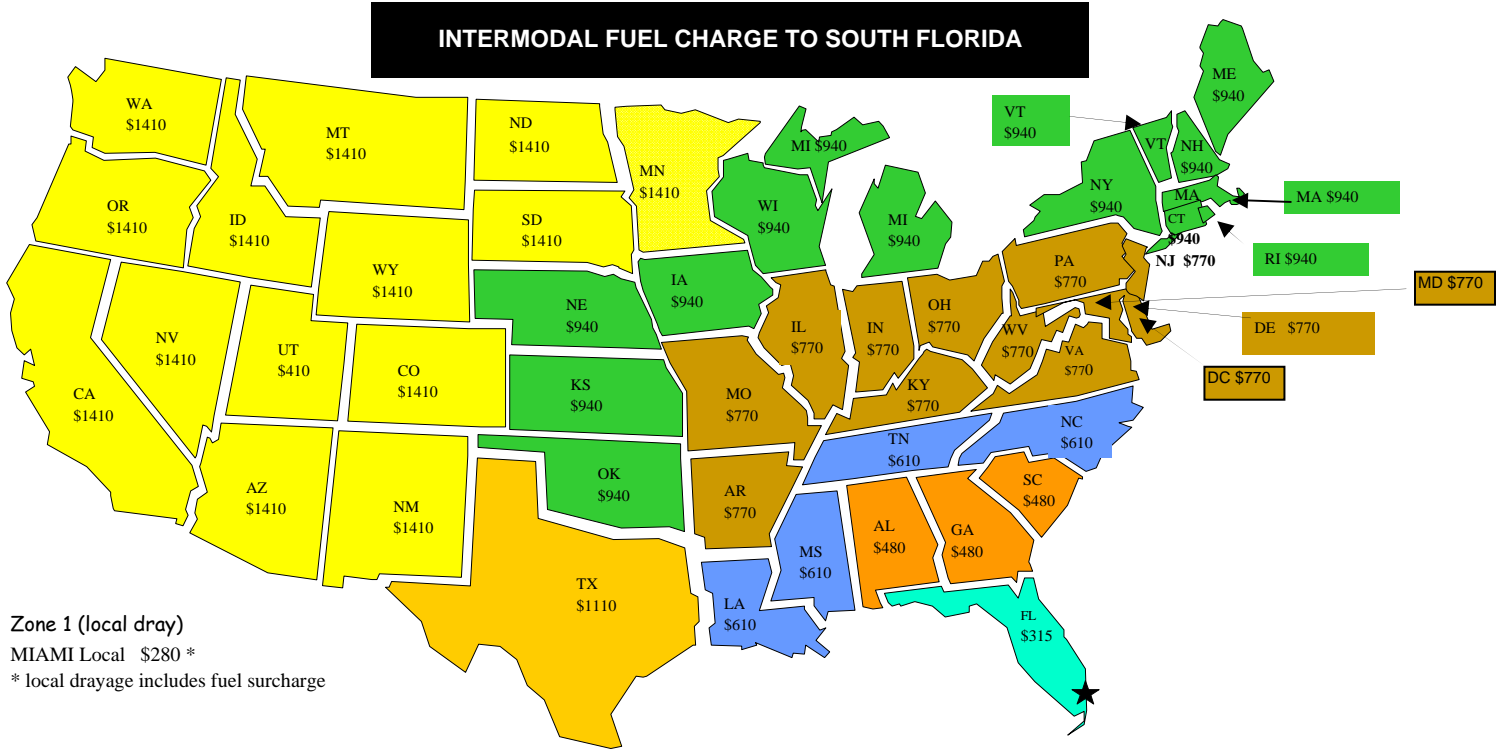

INTERMODAL FUEL CHARGE IS EFFECTIVE MAY 6TH, 2012

Zone 1 (local dray)
 MIAMI Local \$280 *
 * local drayage includes fuel surcharge

- Zone 2** FL - \$315
- Zone 3** GA, SC, AL - \$480
- Zone 4** MS, TN, LA, NC - \$610
- Zone 5** AR, MO, IL, IN, KY, OH, WV, VA, MD, NJ, PA, DE, DC - \$770
- Zone 6** OK, KS, NE, IA, WI, MI, NY, CT, RI, MA, VT, NH, ME - \$940
- Zone 7** TX \$1110
- Zone 8** Canada and All others \$1410

INTERMODAL FUEL CHARGE IS EFFECTIVE MAY 6H, 2012

INTERMODAL FUEL CHARGE TO NORTH FLORIDA

Zone 1 (local dray)
 FERNANDINA BEACH / JACKSONVILLE Local \$200*
 * local drayage includes fuel surcharge

- Zone 2** FL - \$200
- Zone 3** GA, SC, AL - \$440
- Zone 4** MS, TN, LA, NC - \$570
- Zone 5** AR, MO, IL, IN, KY, OH, WV, VA, MD, NJ, PA, DE DC - \$740
- Zone 6** OK, KS, NE, IA, WI, MI, NY, CT, RI, MA, VT, NH, ME - \$980
- Zone 7** TX \$790
- Zone 8** Canada and All others \$1030

INTERMODAL FUEL CHARGE IS EFFECTIVE MAY 6TH, 2012

INTERMODAL FUEL CHARGE TO HOUSTON

TEXAS			
SAN ANTONIO		LOREDO	
733, 765, 770-779	280	755, 763, 764, 768, 769	\$410
780-782, 786, 787, 789		783-785, 788, 792-796	
DALLAS		EL PASO	
750-754, 756, 757, 759	\$315	790, 791, 797-799, 885	\$675
760-762, 766, 767			